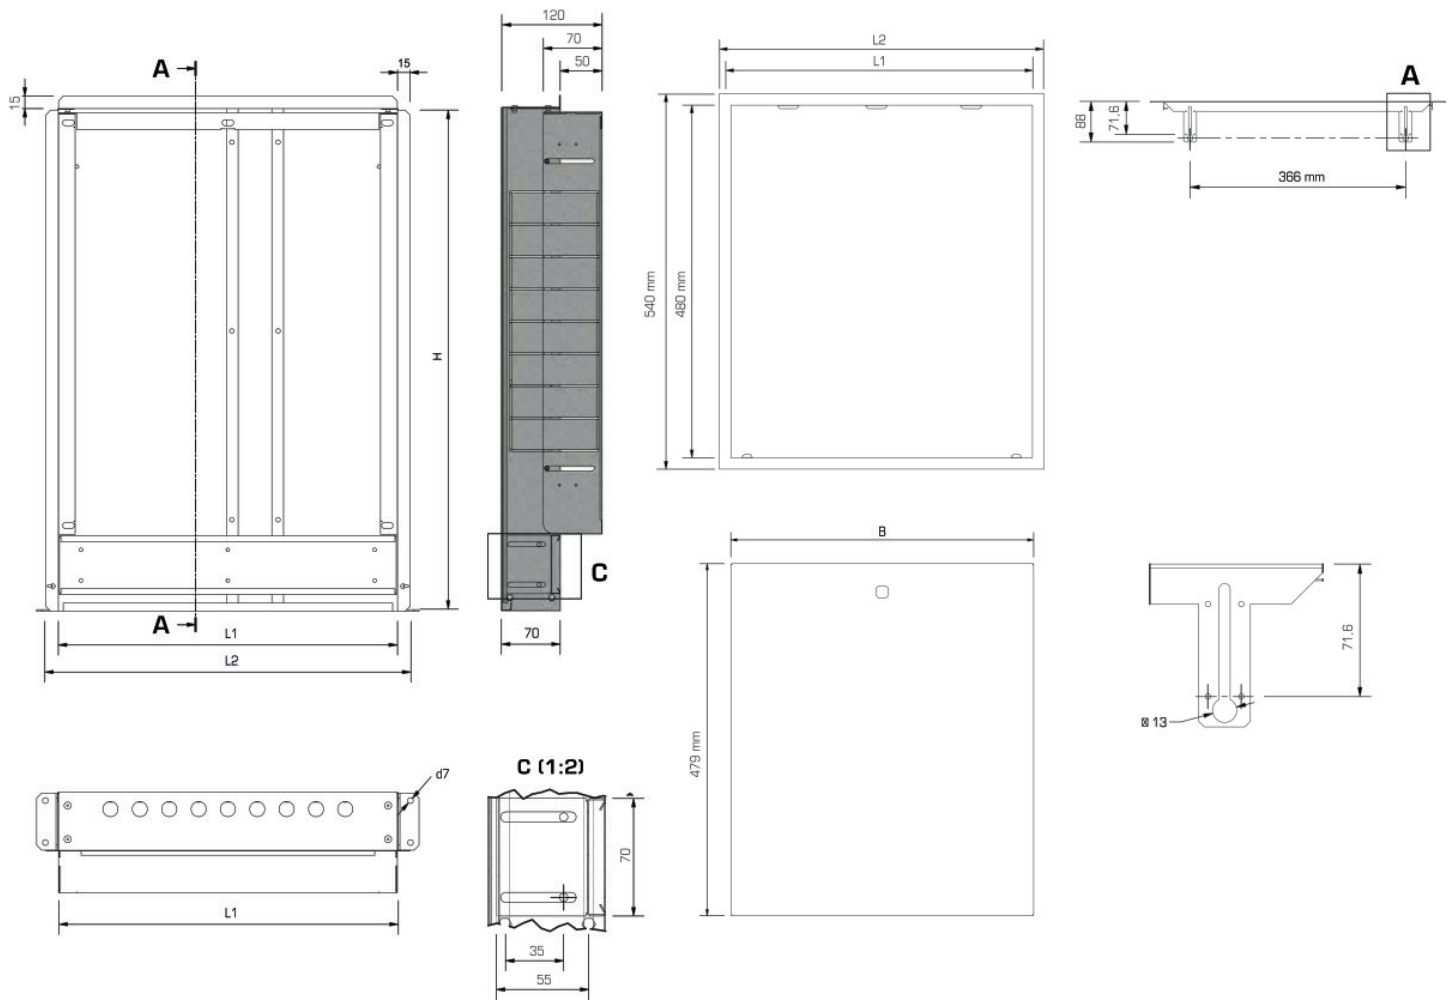

KELOX_{FB}

KM577 KELOX flush-mounted manifold cabinet with metal cover 10-13 L: 1000mm SET

9001830

Areas of application

Galvanised universal steel housing with telescopic pull-out frame; can be connected from below or at the side; height-adjustable feet; plaster trim element below cabinet, including plaster net and plaster protection for inside the cabinet protruding by 60mm on the plaster trim element; including manifold brackets, galvanised lockable front doors and frame, powder-coated, cylinder lock can be retrofitted. Space for straight or 90° connection sets KM593E as well as KM591E 90° elbow taken into account. Number of manifold outlets matched to KMU590E KMP590E KELOX-ULTRAX FB stainless steel manifolds!

Colour: white (RAL 9010)

Cabinet depth: 70 - 120mm

KE KELIT GmbH

A 4020 Linz, Ignaz-Mayer-Straße 17, Austria, Europe

PHONE +43 (0) 50 779 E-MAIL office@kekelit.com

www.kekelit.com

Installation height: 600mm above finished floor

Height: 90mm

KE KELIT GmbH

A 4020 Linz, Ignaz-Mayer-Straße 17, Austria, Europe

PHONE +43 (0) 50 779 **E-MAIL** office@kekelit.com

www.kekelit.com

Specifications

Article information

colour 9010

Product information

VPE1 1,00 KT1

weight 12,700 KGM

text KELOX flush-mounted manifold cabinet with metal cover

INTRNR 84818099

code KM577

Art. No	label	t mm
9001830	10-13 L: 1000mm SET	120