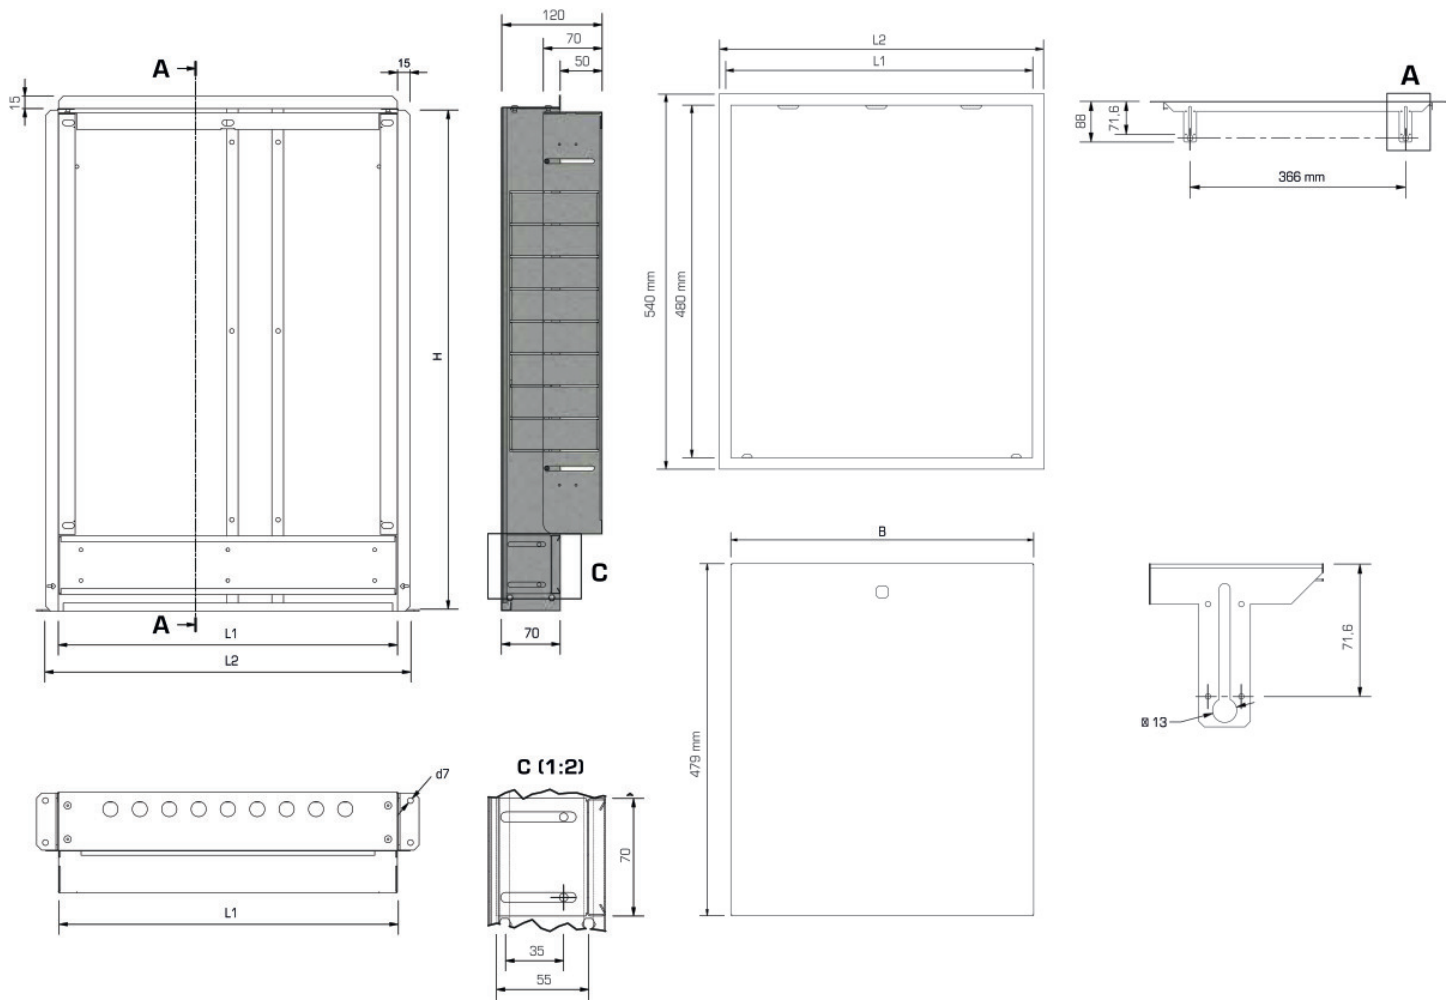

KELOX_{FB}

KM577 KELOX flush-mounted manifold cabinet with metal cover Special size L: 1200mm SET

9001930

Areas of application

Galvanised universal steel housing with telescopic pull-out frame; can be connected from below or at the side; height-adjustable feet; plaster trim element below cabinet, including plaster net and plaster protection for inside the cabinet protruding by 60mm on the plaster trim element; including manifold brackets, galvanised lockable front doors and frame, powder-coated, cylinder lock can be retrofitted. Space for straight or 90° connection sets KM593E as well as KM591E 90° elbow taken into account. Number of manifold outlets matched to KMU590E KMP590E KELOX-ULTRAX FB stainless steel manifolds!

Colour: white (RAL 9010)

Cabinet depth: 70 - 120mm

KE KELIT GmbH

A 4020 Linz, Ignaz-Mayer-Straße 17, Austria, Europe

PHONE +43 (0) 50 779 E-MAIL office@kekelit.com

www.kekelit.com

Installation height: 600mm above finished floor

Height: 90mm

KE KELIT GmbH

A 4020 Linz, Ignaz-Mayer-Straße 17, Austria, Europe

PHONE +43 (0) 50 779 **E-MAIL** office@kekelit.com

www.kekelit.com

Specifications

Article information

colour 9010

Product information

VPE1 1,00 KT1

weight 14,900 KGM

text KELOX flush-mounted manifold cabinet with metal cover

INTRNR 84818099

code KM577

| Art. No | label | t mm |
|---------|----------------------------|------|
| 9001930 | Special size L: 1200mm SET | 120 |