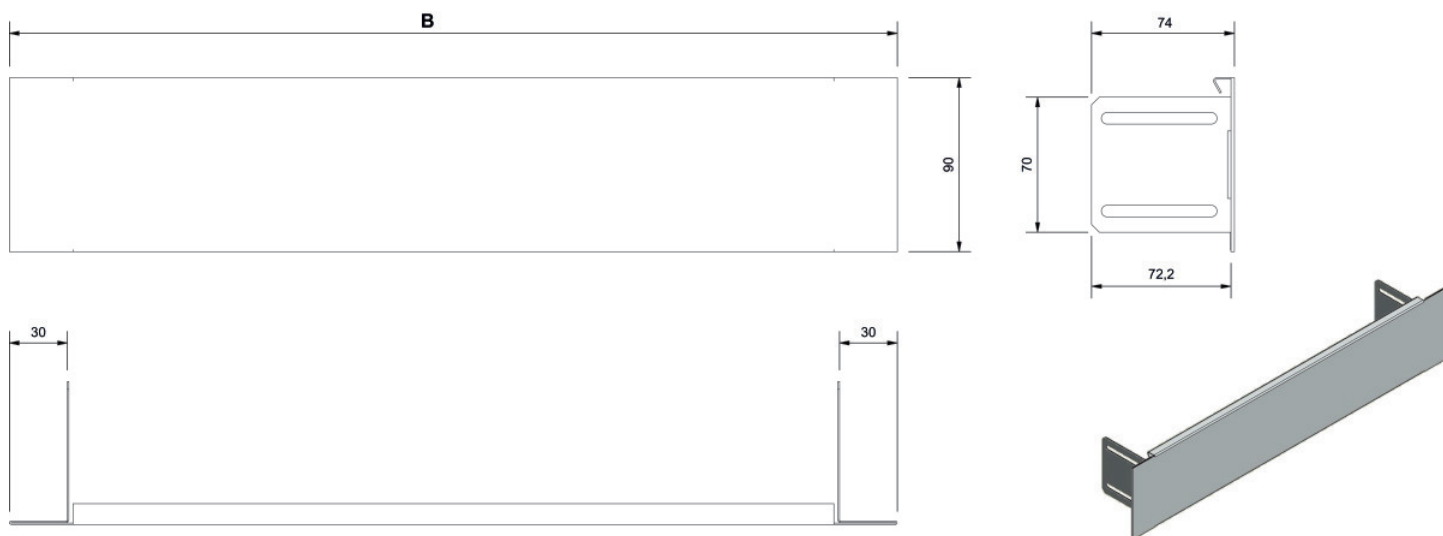

KELOX^{FB}

KM577SB KELOX flush-mounted manifold cabinet modesty panel for plaster trim 1-2/90

1002541

Areas of application

Screed modesty panel, powder-coated (RAL 9010)

Length: coordinated with cabinet length

Specifications

Article information

colour 9010

Product information

VPE1 1,00 KT1

weight 0,400 KGM

text KELOX flush-mounted manifold cabinet modesty panel for plaster trim

INTRNR 84818099

code KM577SB

Art. No	label	t mm
1002541	1-2/90	20