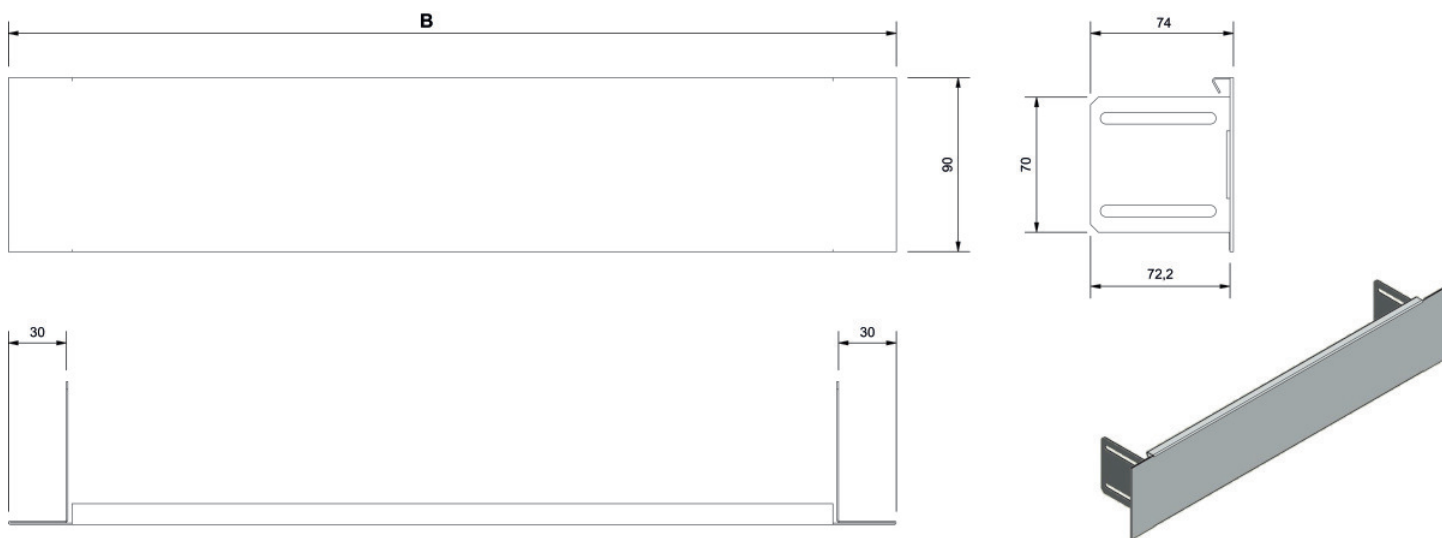

KELOX^{FB}

KM577SB KELOX flush-mounted manifold cabinet modesty panel for plaster trim 7-9/90

1002741

Areas of application

Screed modesty panel, powder-coated (RAL 9010)

Length: coordinated with cabinet length

Specifications

Article information

colour 9010

Product information

VPE1 1,00 KT1

weight 0,700 KGM

text KELOX flush-mounted manifold cabinet modesty panel for plaster trim

INTRNR 84818099

code KM577SB

Art. No	label	t mm
1002741	7-9/90	20