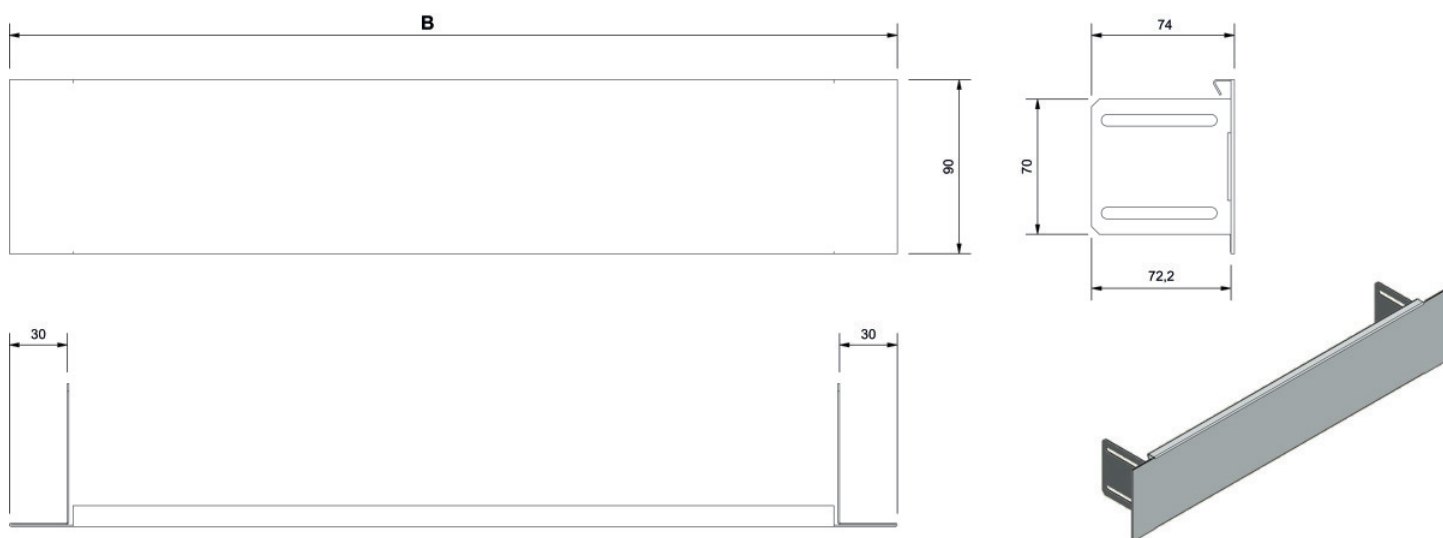

## Product information

VPE1 1,00 KT1

weight 0,900 KGM

text KELOX flush-mounted manifold cabinet modesty panel for plaster trim

INTRNR 84818099

code KM577SB

| Art. No | label    | t mm |
|---------|----------|------|
| 1002841 | 10-13/90 | 20   |