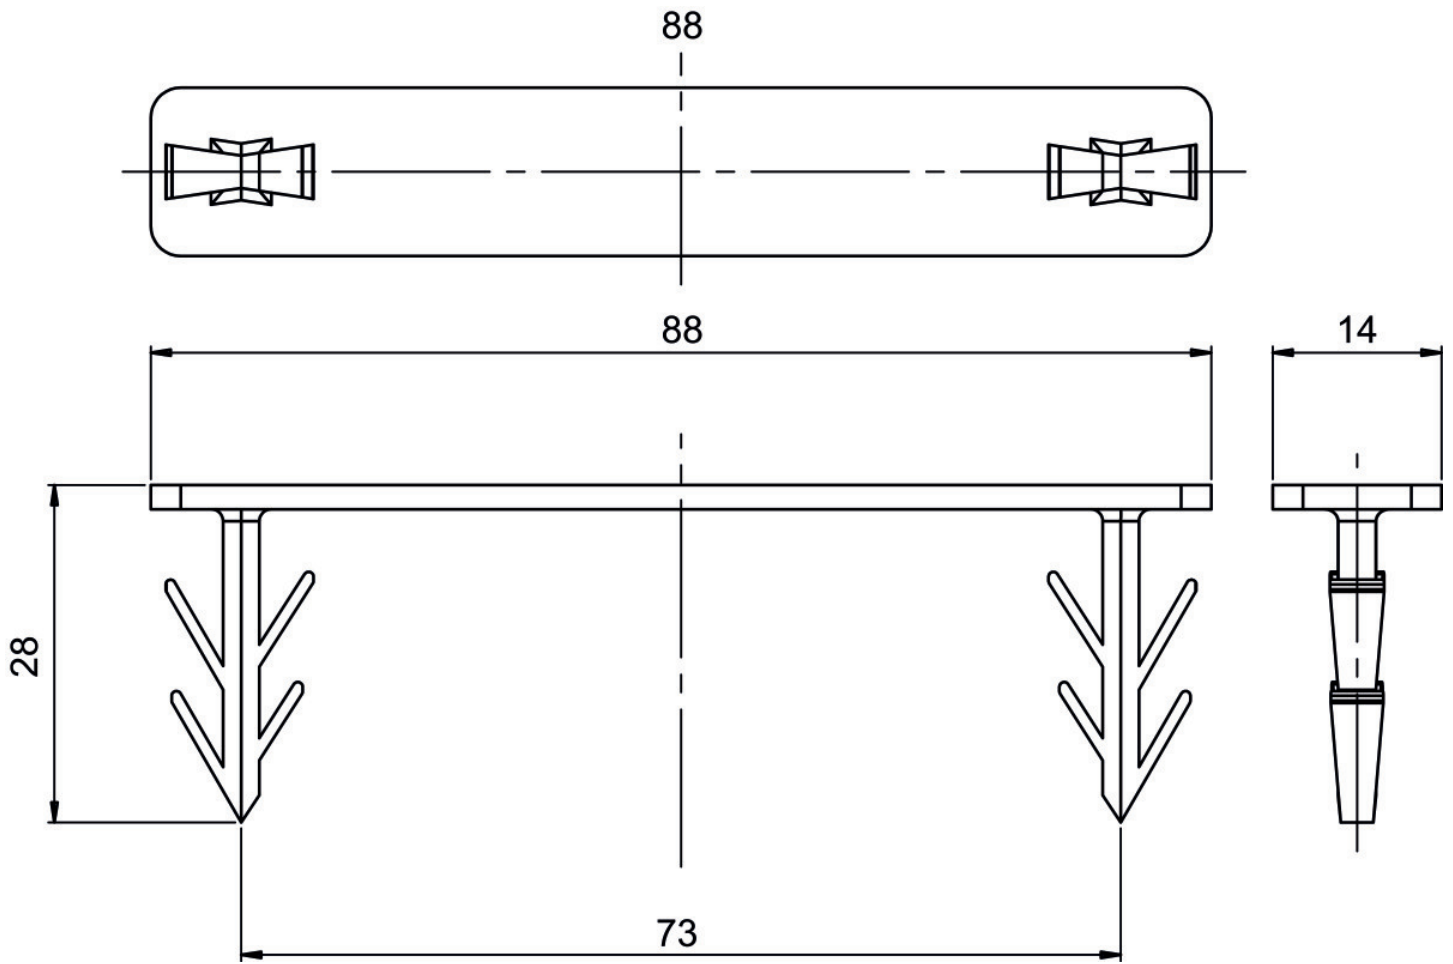

KELOX_{FB}

KM615 KELOX FB nub clip 75x26mm

6106510

Areas of application

To fix FB pipes within the fixing plate when laying pipes at an angle of 45°

Colour: black

Specifications

Product information

VPE1	100,00 SA1
VPE2	1000,00 KT1
weight	0,003 KGM
text	KELOX FB nub clip
INTRNR	39174000
code	KM615

Art. No	label
6106510	75x26mm