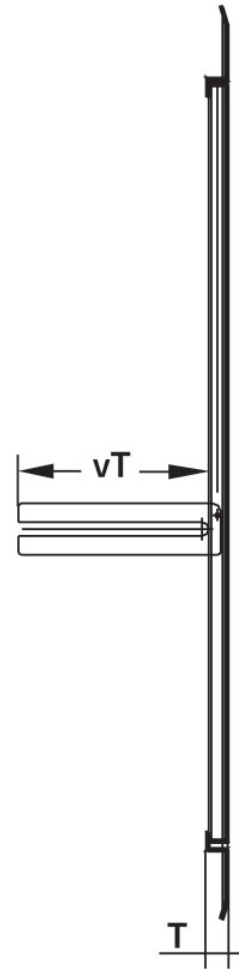

# KELOX<sup>FB</sup>

KM571 KELOX flush-mounted visible part Special size L: 1110mm

9000751

## Areas of application

?Sendzimir-galvanised lockable front door and frame, powder-coated, can be retrofitted with cylinder lock

Colour: White (RAL 9016)

Height: 530mm

## Product information

**VPE1** 1,00 KT1

**weight** 9,500 KGM

**text** KELOX flush-mounted visible part

**INTRNR** 84818099

**code** KM571

Symbolgrafik UP-Sichtteil

Symbolgrafik Sichtblende

| Art. No | label                  | t mm |
|---------|------------------------|------|
| 9000751 | Special size L: 1110mm | 20   |

**KE KELIT GmbH**

A 4020 Linz, Ignaz-Mayer-Straße 17, Austria, Europe

**PHONE** +43 (0) 50 779 **E-MAIL** [office@kekelit.com](mailto:office@kekelit.com)