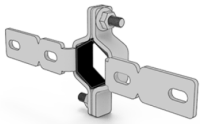

KELEN

K86H Fixing for adapter female d16-20x1/2"

2678650

Areas of application

Clamps straight and 90° female thread adapters for fastening to a surface. Protruding or recessed installation options. Cellular rubber for decoupling included. For KELOX ULTRAX, ULTRAX W, PROTEC and STEELOX - internal thread adapters d16-d20x1/2"

Specifications

Product information	
VPE1	5,00 SA1
VPE2	50,00 KT1
weight	0,112 KGM
text	Fixing for adapter female
INTRNR	73269098
main material group	KELEN
material group	KELEN accessories
code	K86H

Art. No	label
2678650	d16-20x1/2"