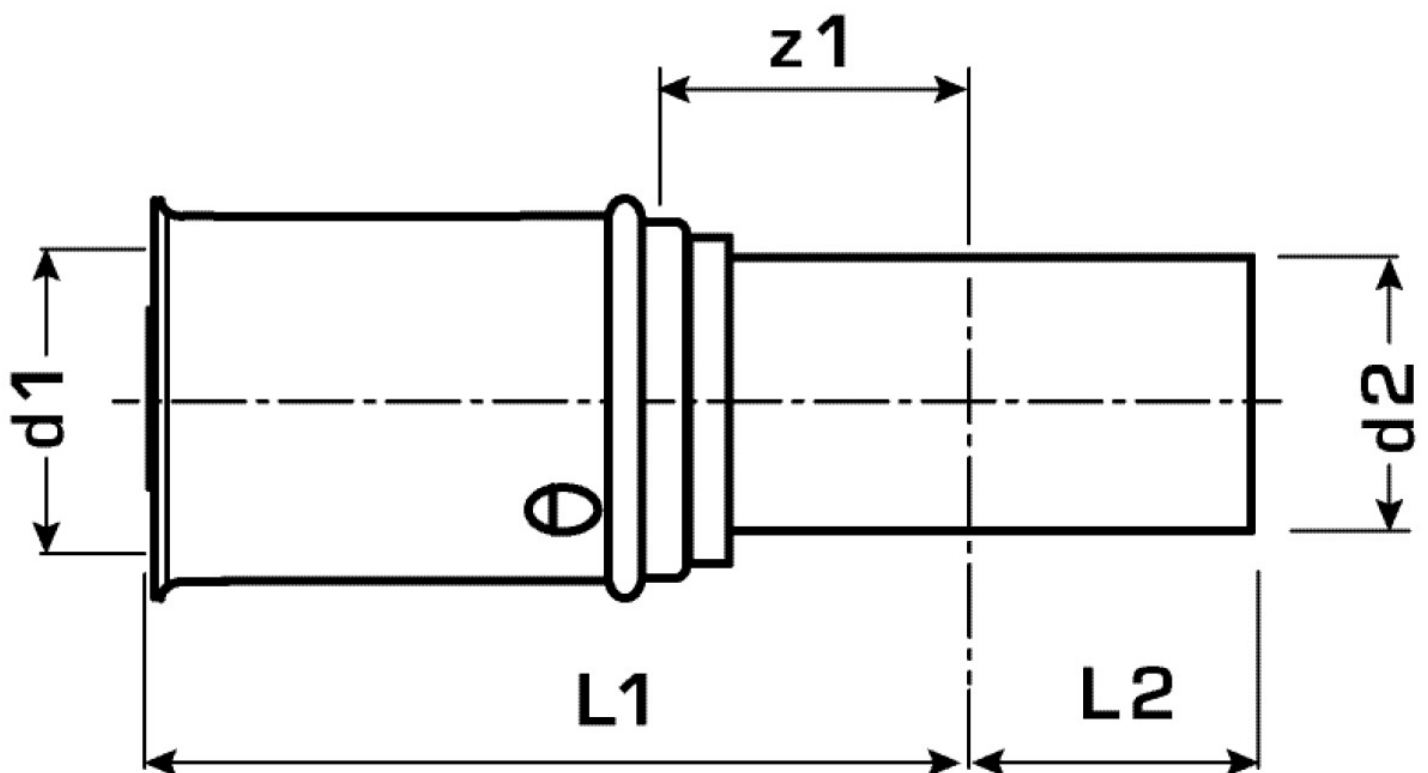

Specifications

Product information	
VPE1	10,00 SA1
VPE2	140,00 KT1
weight	0,040 KGM
text	?KELOX-ULTRAX STEELFIX adapter
INTRNR	74122000
main material group	KELOX
material group	KELOX-ULTRAX metal fittings
code	KMU489