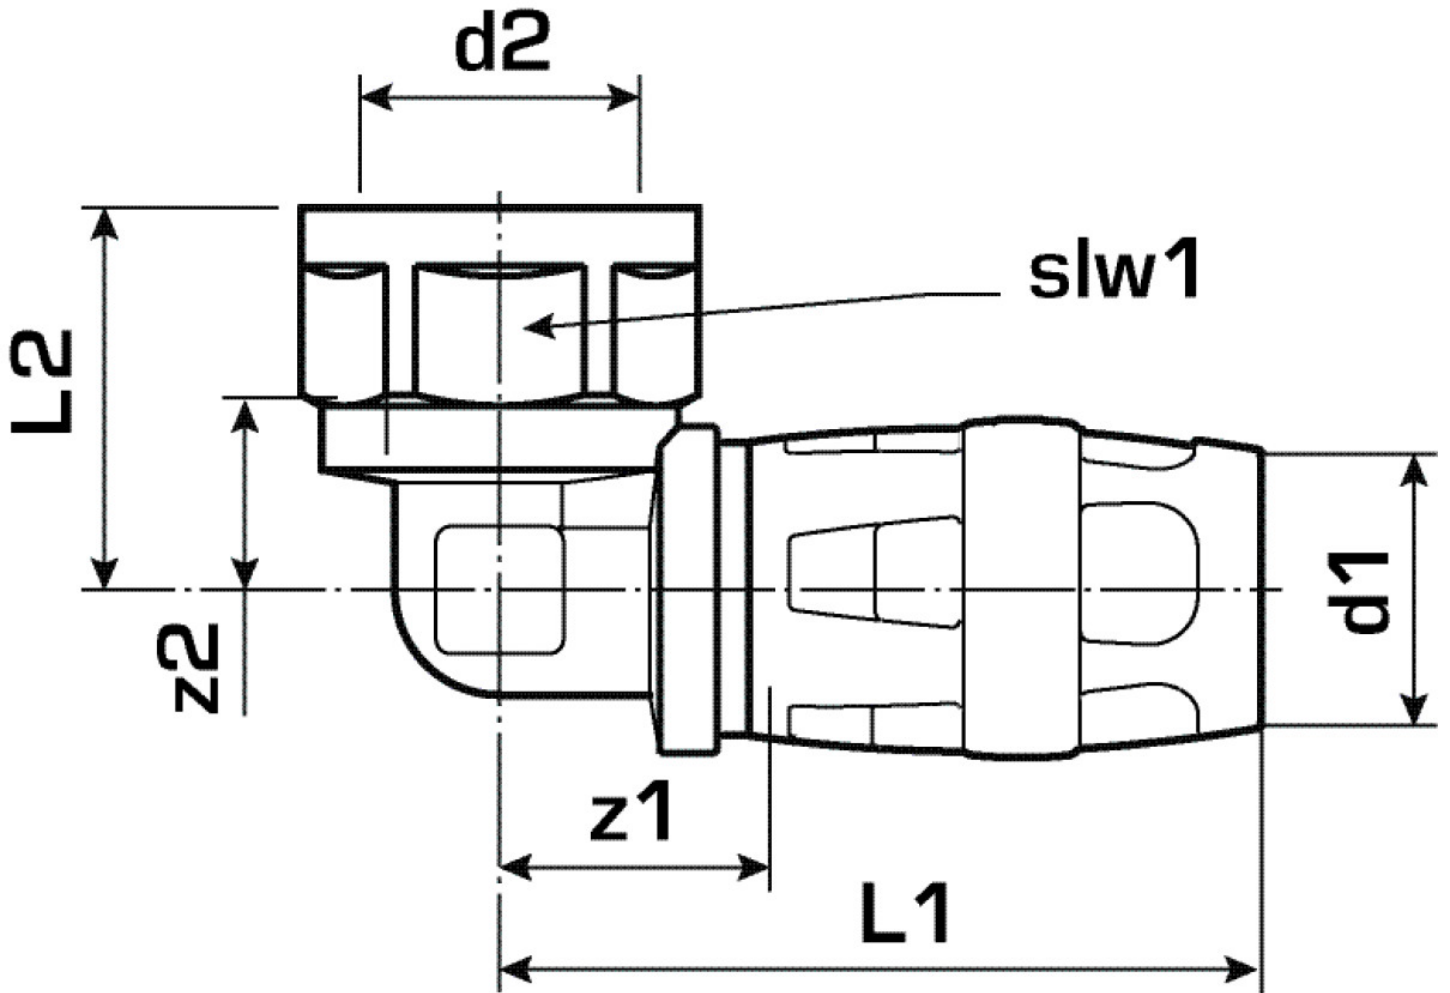

Art. No	label	d2 Zoll	d1 mm	L1 mm	L2 mm	z1 mm	z2 mm	slw1 mm
730216B02	16x1/2"	1/2 Zoll (15)	16	50,5	29	17,5	17	24