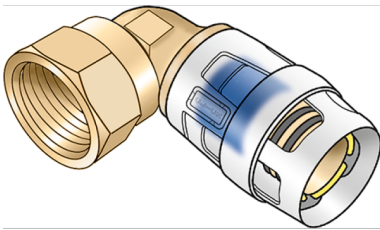

KELOX

KMP467X KELOX-PROTEC CLIX adapter elbow 90° with female thread 25x3/4"

730216E04

Areas of application

Plug-in adapter elbow with female thread, made of dezincification-resistant brass (DZR), incl. push-on sleeve made of transparent polyamide with insertion click noise, as well as haptic and optical insertion indicator, O-rings, withdrawal barriers and protector ring as an insertion locking device
DO NOT screw in any threaded pipes and cast iron fittings!

Approvals:

Specifications

Article information

port 1	Plug-in
port 2	Female thread cylindrical BSPT-Rp (ISO 7-1)
design	Knee
angle	90 °

Technical properties

maximum working pressure at 20 ° C	10 bar
------------------------------------	--------

Product information

VPE1	10,00 SA1
VPE2	90,00 KT1
weight	0,152 KGM
text	KELOX-PROTEC CLIX adapter elbow 90° with female thread
INTRNR	74122000
main material group	KELOX
material group	KELOX-PROtec pushfittings
code	KMP467X