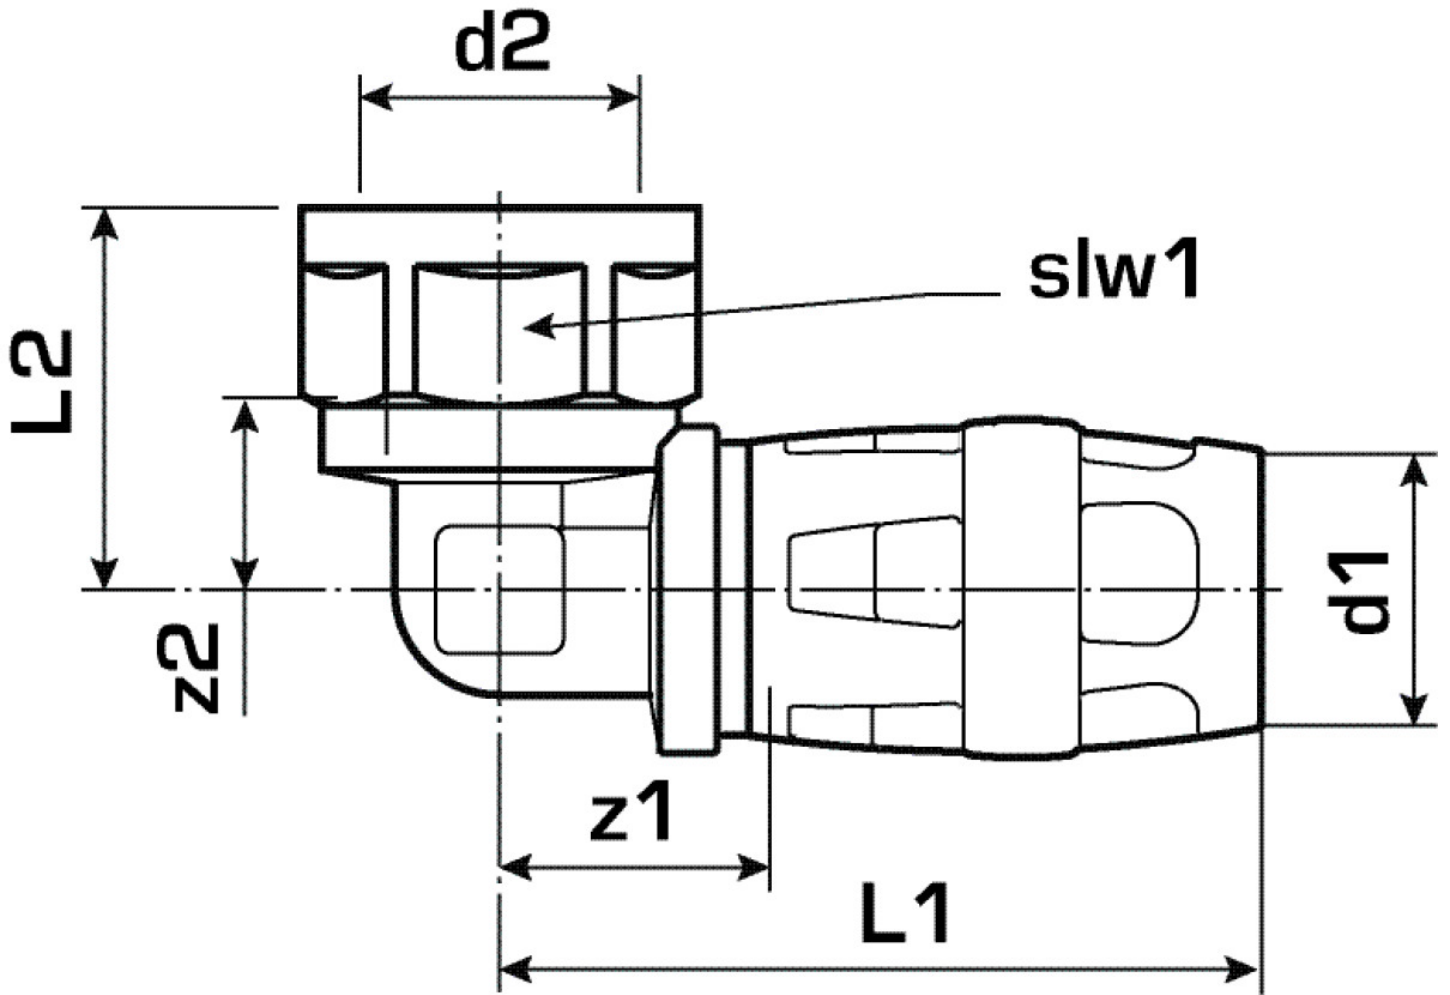

KELOX

KMP467X KELOX-PROTEC CLIX adapter elbow 90° with female thread 25x3/4"

730216E04

Areas of application

Plug-in elbow adapter with female thread, made of dezincification-resistant brass (DZR), including support sleeves with insertion click noise, as well as haptic and optical insertion indicator, O-rings, withdrawal barriers and a protector ring as an insertion locking device

DO NOT screw in any threaded pipes and cast iron fittings!

Approvals:

Specifications

Article information

port 1	Plug-in
port 2	Female thread cylindrical BSPT-Rp (ISO 7-1)
design	Knee
angle	90 °

Technical properties

maximum working pressure at 20 ° C	10 bar
------------------------------------	--------

Product information

VPE1	10,00 SA1
VPE2	90,00 KT1
weight	0,152 KGM
text	KELOX-PROTEC CLIX adapter elbow 90° with female thread
INTRNR	74122000
main material group	KELOX
material group	KELOX-PROtec pushfittings
code	KMP467X

Art. No	label	d2 Zoll	d1 mm	L1 mm	L2 mm	z1 mm	z2 mm	slw1 mm
730216E04	25x3/4"	3/4 Zoll (20)	25	61	34,5	22	18	30