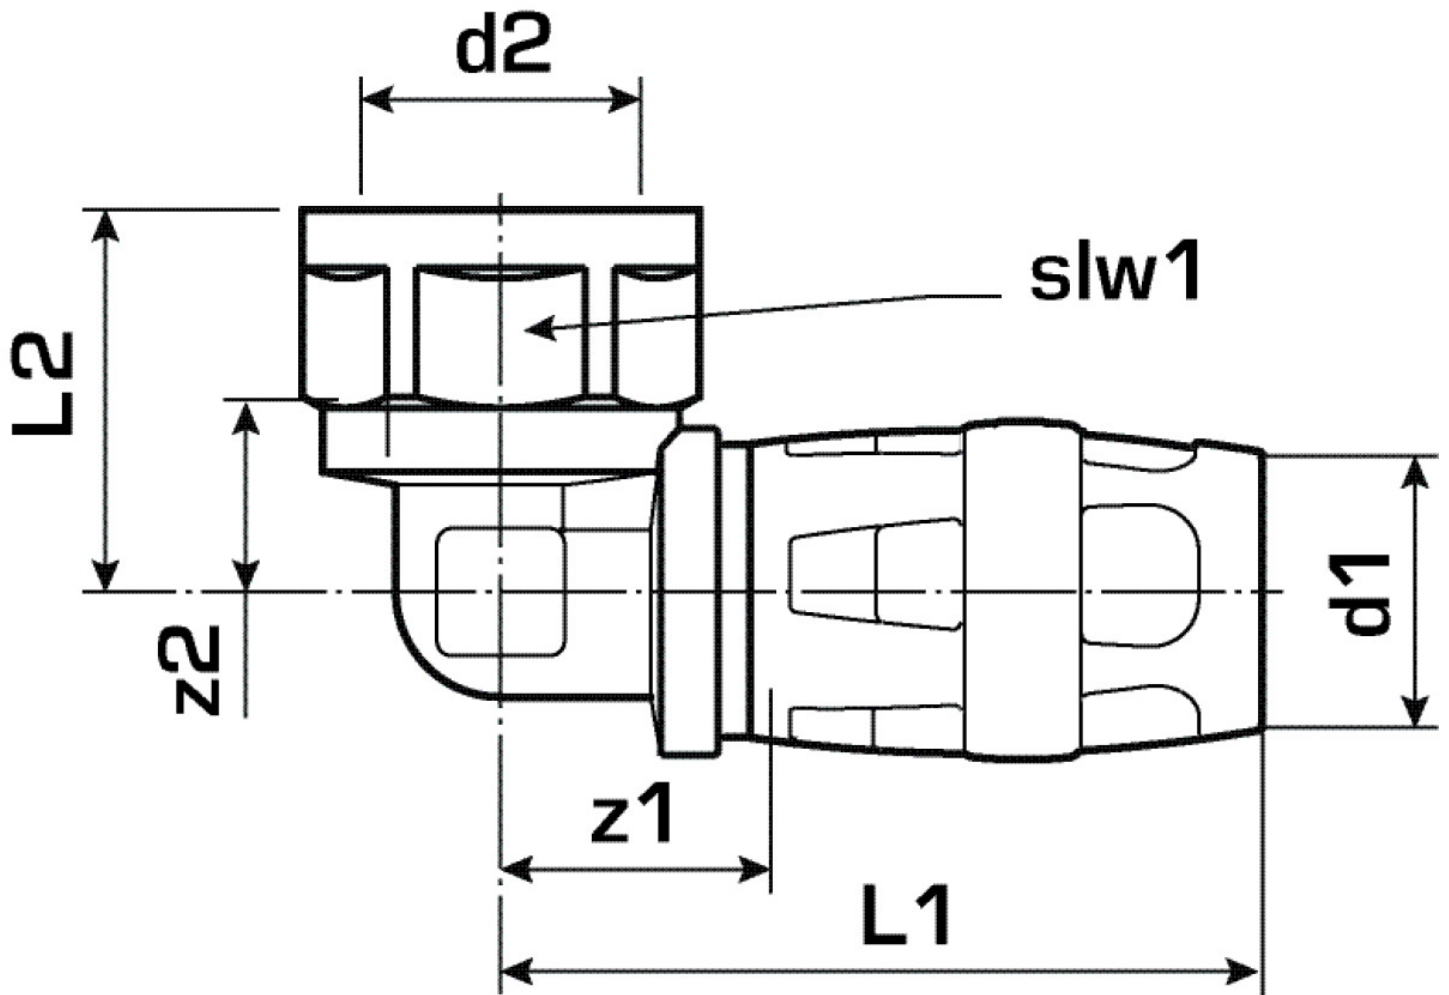

KELOX

KMP467X KELOX-PROTEC CLIX adapter elbow 90° with female thread 25x3/4"

730216E04

Areas of application

Plug-in adapter elbow with female thread, made of dezincification-resistant brass (DZR), incl. push-on sleeve made of transparent polyamide with insertion click noise, as well as haptic and optical insertion indicator, O-rings, withdrawal barriers and protector ring as an insertion locking device
DO NOT screw in any threaded pipes and cast iron fittings!

Approvals:

Specifications

Article information

port 1	Plug-in
port 2	Female thread cylindrical BSPT-Rp (ISO 7-1)
design	Knee
angle	90 °

Technical properties

maximum working pressure at 20 ° C	10 bar
------------------------------------	--------

Product information

VPE1	10,00 SA1
VPE2	90,00 KT1
weight	0,152 KGM
text	KELOX-PROTEC CLIX adapter elbow 90° with female thread
INTRNR	74122000
main material group	KELOX
material group	KELOX-PROtec pushfittings
code	KMP467X

Art. No	label	d2 Zoll	d1 mm	L1 mm	L2 mm	z1 mm	z2 mm	slw1 mm
730216E04	25x3/4"	3/4 Zoll (20)	25	61	31	22	17	30