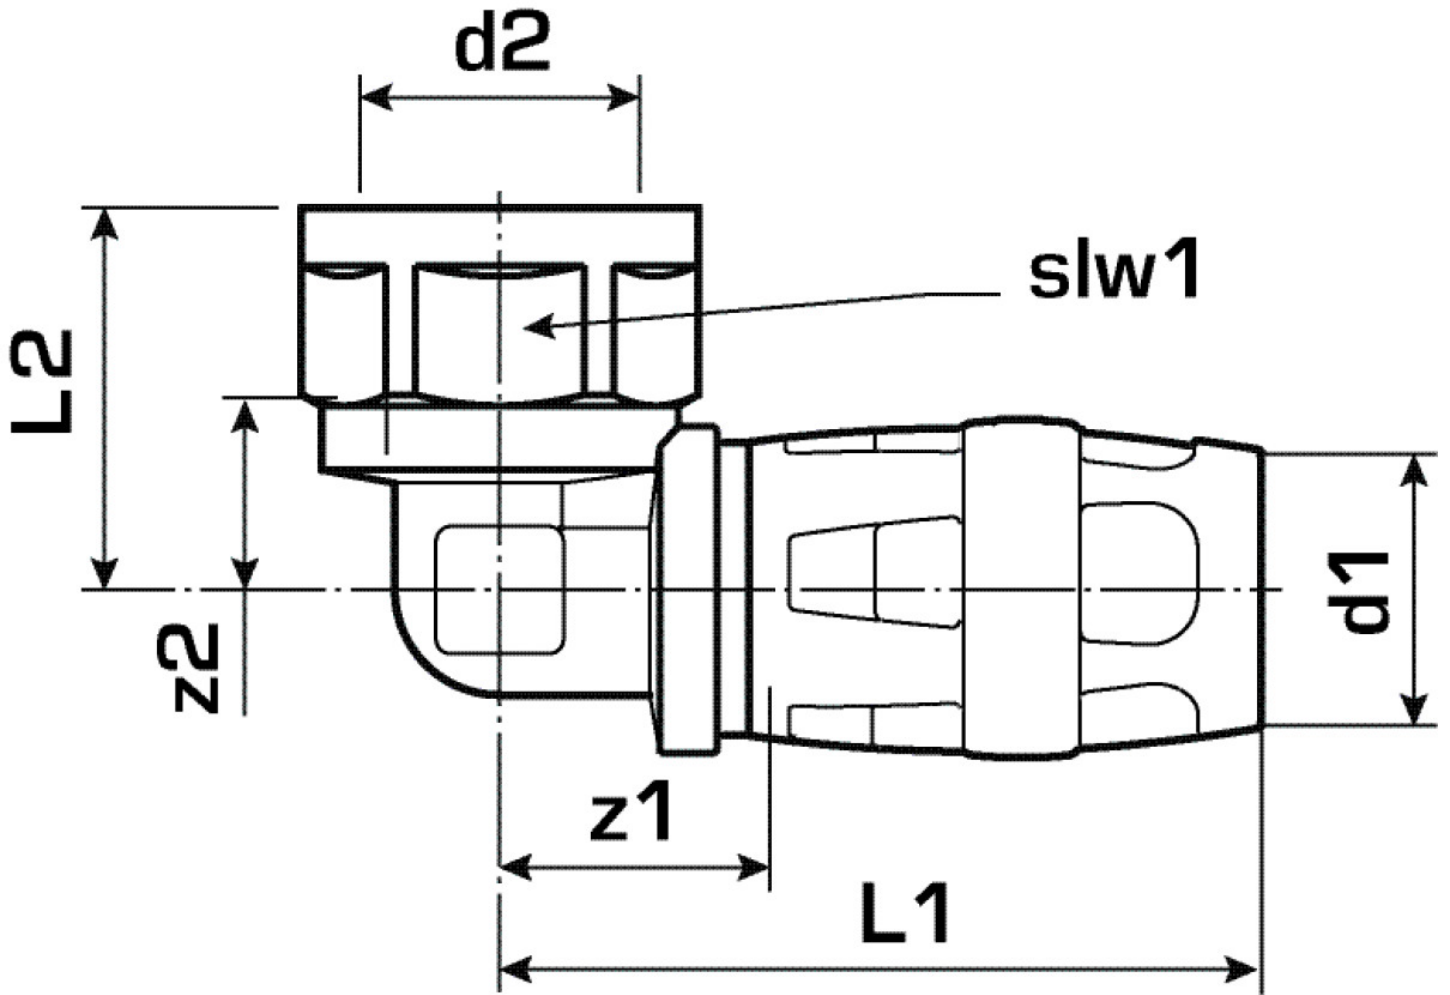

KELOX

KMP467X KELOX-PROTEC CLIX adapter elbow 90° with female thread 32x1"

730216F05

Areas of application

Plug-in elbow adapter with female thread, made of dezincification-resistant brass (DZR), including support sleeves with insertion click noise, as well as haptic and optical insertion indicator, O-rings, withdrawal barriers and a protector ring as an insertion locking device

DO NOT screw in any threaded pipes and cast iron fittings!

Approvals:

Specifications

Article information

port 1	Plug-in
port 2	Female thread cylindrical BSPT-Rp (ISO 7-1)
design	Knee
angle	90 °

Technical properties

maximum working pressure at 20 ° C	10 bar
------------------------------------	--------

Product information

VPE1	6,00 SA1
VPE2	48,00 KT1
weight	0,248 KGM
text	KELOX-PROTEC CLIX adapter elbow 90° with female thread
INTRNR	74122000
main material group	KELOX
material group	KELOX-PROtec pushfittings
code	KMP467X

Art. No	label	d2 Zoll	d1 mm	L1 mm	L2 mm	z1 mm	z2 mm	slw1 mm
730216F05	32x1"	1 Zoll (25)	32	65	41,5	26	22	38