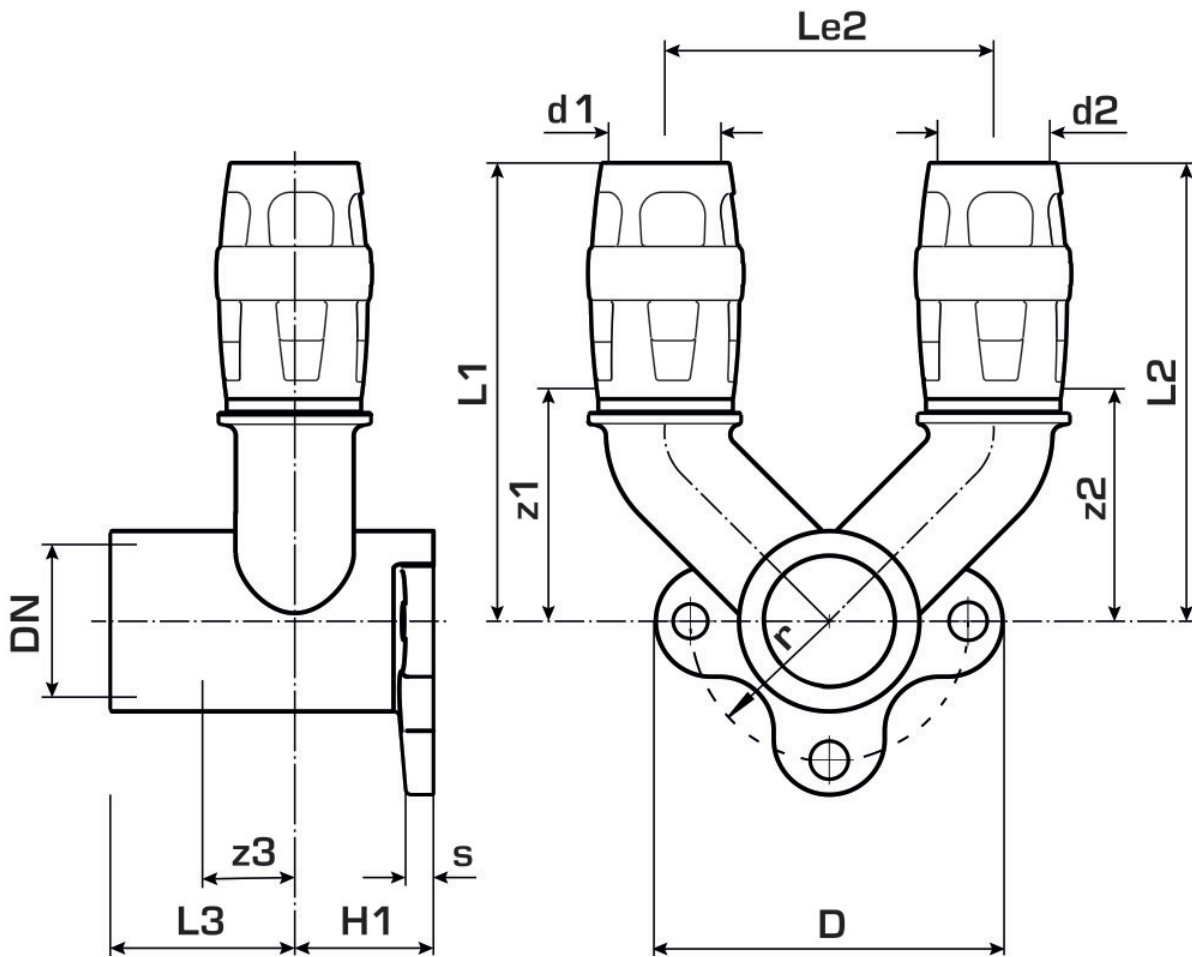

KELOX

KMP477X KELOX-PROTEC CLIX double U wall bracket fitting with female thread 16x1/2"

730254B2B

Areas of application

Double U wall bracket fitting with female thread, made of dezincification-resistant (DZR) brass, including support sleeves with insertion click noise, as well as haptic and optical insertion indicator, O-rings, withdrawal barriers and a protector ring as an insertion locking device

Overall height: 1/2" - 46 mm

DO NOT screw in threaded pipes and cast iron fittings!

Approvals:

Specifications

Article information

port 1	Plug-in
design	Continuously right-angled

Technical properties

maximum working pressure at 20 ° C	10 bar
------------------------------------	--------

Product information

VPE1	10,00 SA1
VPE2	50,00 KT1
weight	0,246 KGM
text	KELOX-PROTEC CLIX double U wall bracket fitting with female thread
INTRNR	74122000
main material group	KELOX
material group	KELOX-PROtec pushfittings
code	KMP477X

Art. No	label	d1 mm	L1 mm	L2 mm	L3 mm	z1 mm	z2 mm	z3 mm
730254B2B	16x1/2"	16	66	26	27	34	9	9