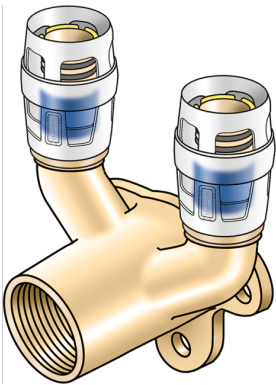

KELOX

KMP477X KELOX-PROTEC CLIX double U wall bracket fitting with female thread 16x1/2"

730254B2B

Areas of application

Double U wall bracket fitting with female thread, made of dezincification-resistant (DZR) brass, including support sleeves with insertion click noise, as well as haptic and optical insertion indicator, O-rings, withdrawal barriers and a protector ring as an insertion locking device

Overall height: 1/2" - 46 mm

DO NOT screw in threaded pipes and cast iron fittings!

Approvals:

Specifications

Article information

port 1	Plug-in
design	Continuously right-angled

Technical properties

maximum working pressure at 20 ° C	10 bar
------------------------------------	--------

Product information

VPE1	10,00 SA1
VPE2	50,00 KT1
weight	0,246 KGM
text	KELOX-PROTEC CLIX double U wall bracket fitting with female thread
INTRNR	74122000
main material group	KELOX
material group	KELOX-PROtec pushfittings
code	KMP477X