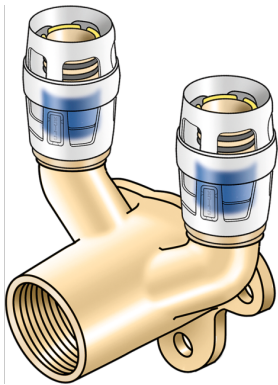

KELOX

KMP477X KELOX-PROTEC CLIX double U wall bracket fitting with female thread 20x1/2"

730254D2D

Areas of application

Double U wall bracket fitting with female thread, made of dezincification-resistant (DZR) brass, incl. push-on sleeve made of transparent polyamide with insertion click noise, as well as haptic and optical insertion indicator, O-rings, withdrawal barriers and a protector ring as an insertion locking device

Overall height:

1/2" - 46 mm

DO NOT screw in threaded pipes and cast iron fittings!

Approvals:

Specifications

Article information

port 1	Plug-in
design	Continuously right-angled

Technical properties

maximum working pressure at 20 ° C	10 bar
---	--------

Product information

VPE1	10,00 SA1
VPE2	40,00 KT1
weight	0,262 KGM
text	KELOX-PROTEC CLIX double U wall bracket fitting with female thread
INTRNR	74122000
main material group	KELOX
material group	KELOX-PROtec pushfittings
code	KMP477X