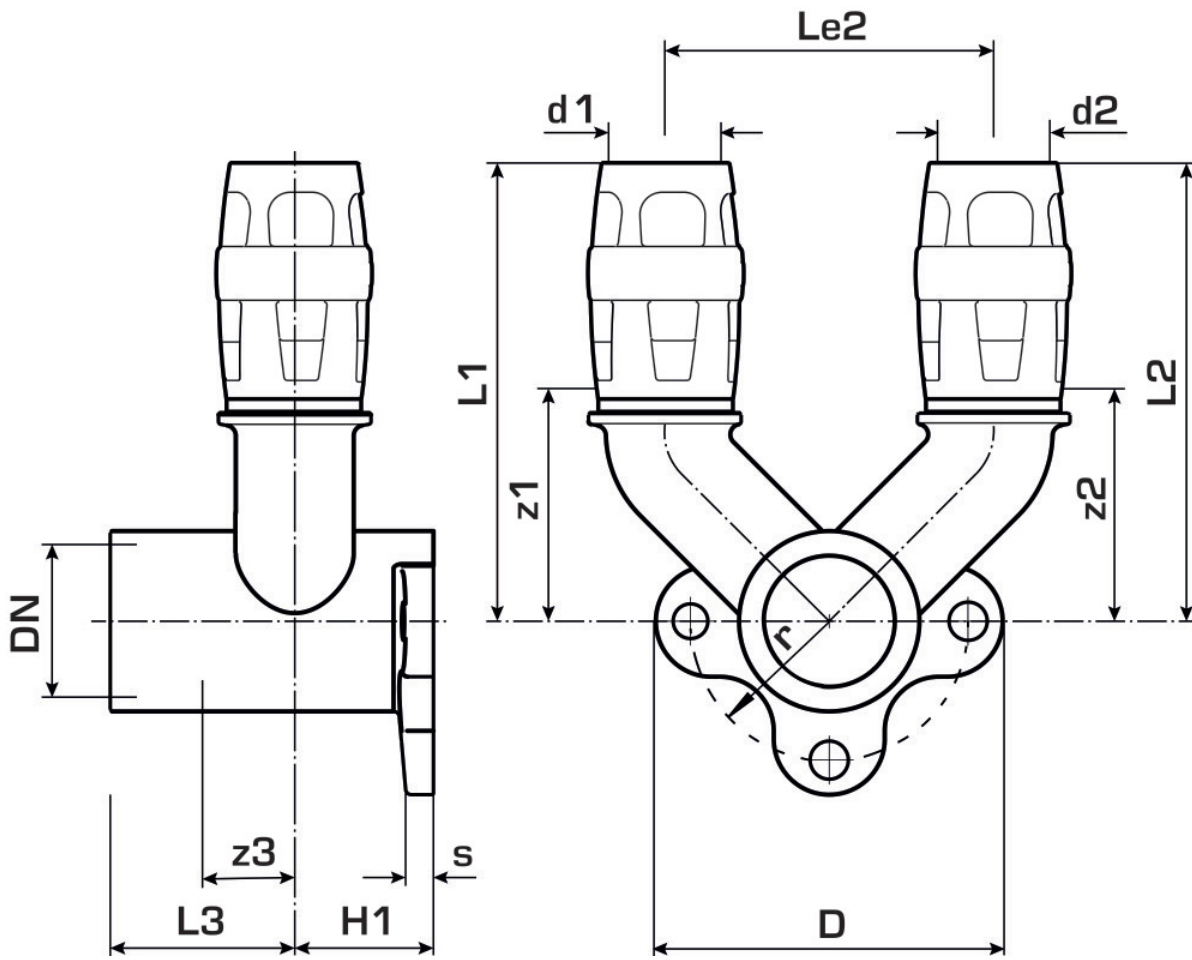

KELOX

KMP477X KELOX-PROTEC CLIX double U wall bracket fitting with female thread 20x1/2"

730254D2D

Areas of application

Double U wall bracket fitting with female thread, made of dezincification-resistant (DZR) brass, incl. push-on sleeve made of transparent polyamide with insertion click noise, as well as haptic and optical insertion indicator, O-rings, withdrawal barriers and a protector ring as an insertion locking device

Overall height:

1/2" - 46 mm

DO NOT screw in threaded pipes and cast iron fittings!

Approvals:

Specifications

Article information

port 1	Plug-in
design	Continuously right-angled

Technical properties

maximum working pressure at 20 ° C	10 bar
---	--------

Product information

VPE1	10,00 SA1
VPE2	40,00 KT1
weight	0,262 KGM
text	KELOX-PROTEC CLIX double U wall bracket fitting with female thread
INTRNR	74122000
main material group	KELOX
material group	KELOX-PROtec pushfittings
code	KMP477X

Art. No	label	d1 mm	L1 mm	L2 mm	L3 mm	z1 mm	z2 mm	z3 mm
730254D2D	20x1/2"	20	68	26	27	34	10	9