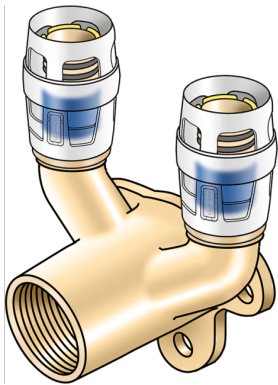

## KMP477X KELOX-PROTEC CLIX double U wall bracket fitting with female thread 20x1/2"

730254D2D

### Areas of application

Double U wall bracket fitting with female thread, made of dezincification-resistant (DZR) brass, including support sleeves with insertion click noise, as well as haptic and optical insertion indicator, O-rings, withdrawal barriers and a protector ring as an insertion locking device

Overall height: 1/2" - 46 mm

DO NOT screw in threaded pipes and cast iron fittings!