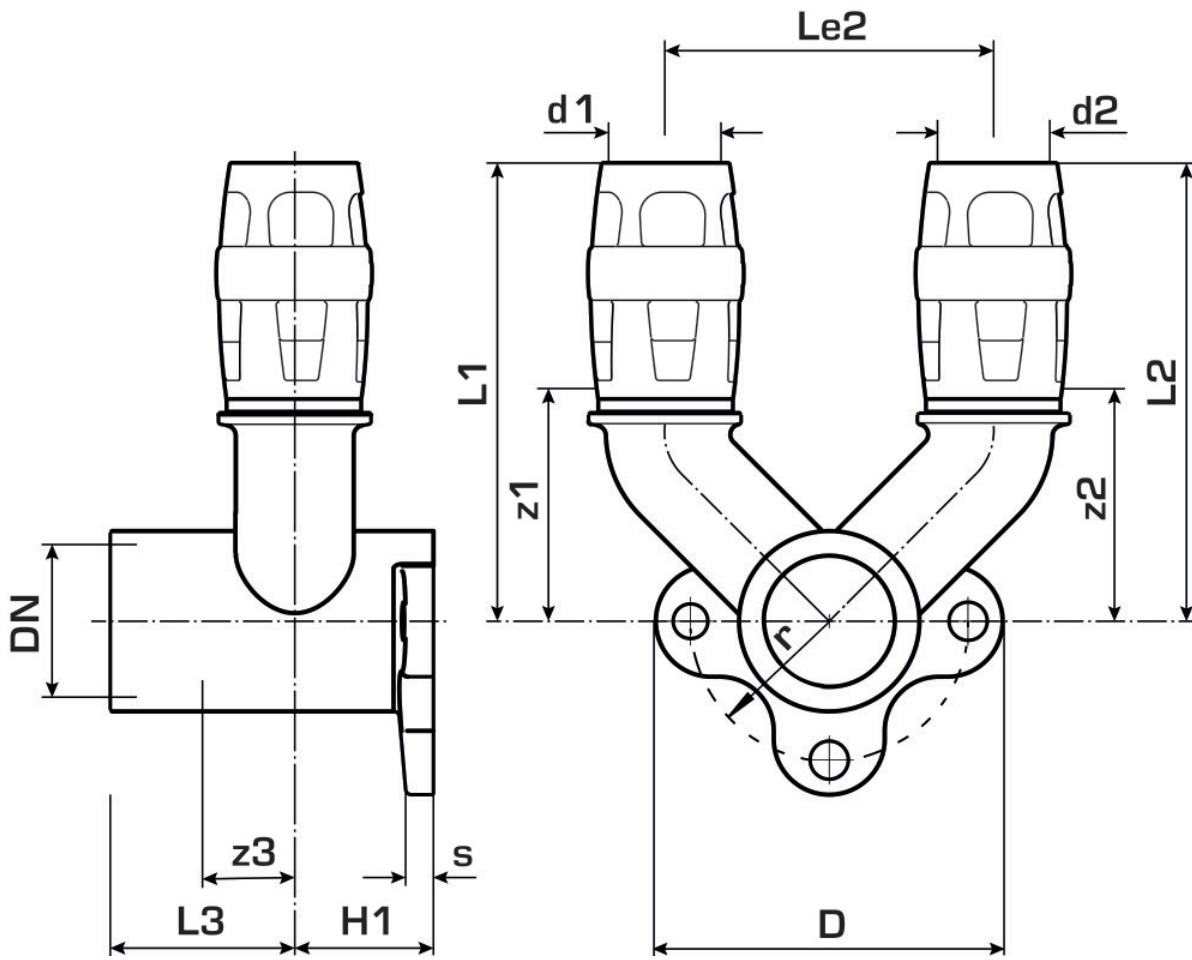

Overall height: 1/2" - 46 mm

DO NOT screw in threaded pipes and cast iron fittings!

## Article information

port 1	Plug-in
design	Continuously right-angled

## Product information

VPE1	10,00 SA1
VPE2	40,00 KT1
weight	0,262 KGM
text	KELOX-PROTEC CLIX double U wall bracket fitting with female thread
INTRNR	74122000
main material group	KELOX
material group	KELOX-PROtec pushfittings
code	KMP477X

Art. No	label	d1 mm	L1 mm	L2 mm	L3 mm	z1 mm	z2 mm	z3 mm
730254D2D	20x1/2"	20	68	26	27	34	10	9