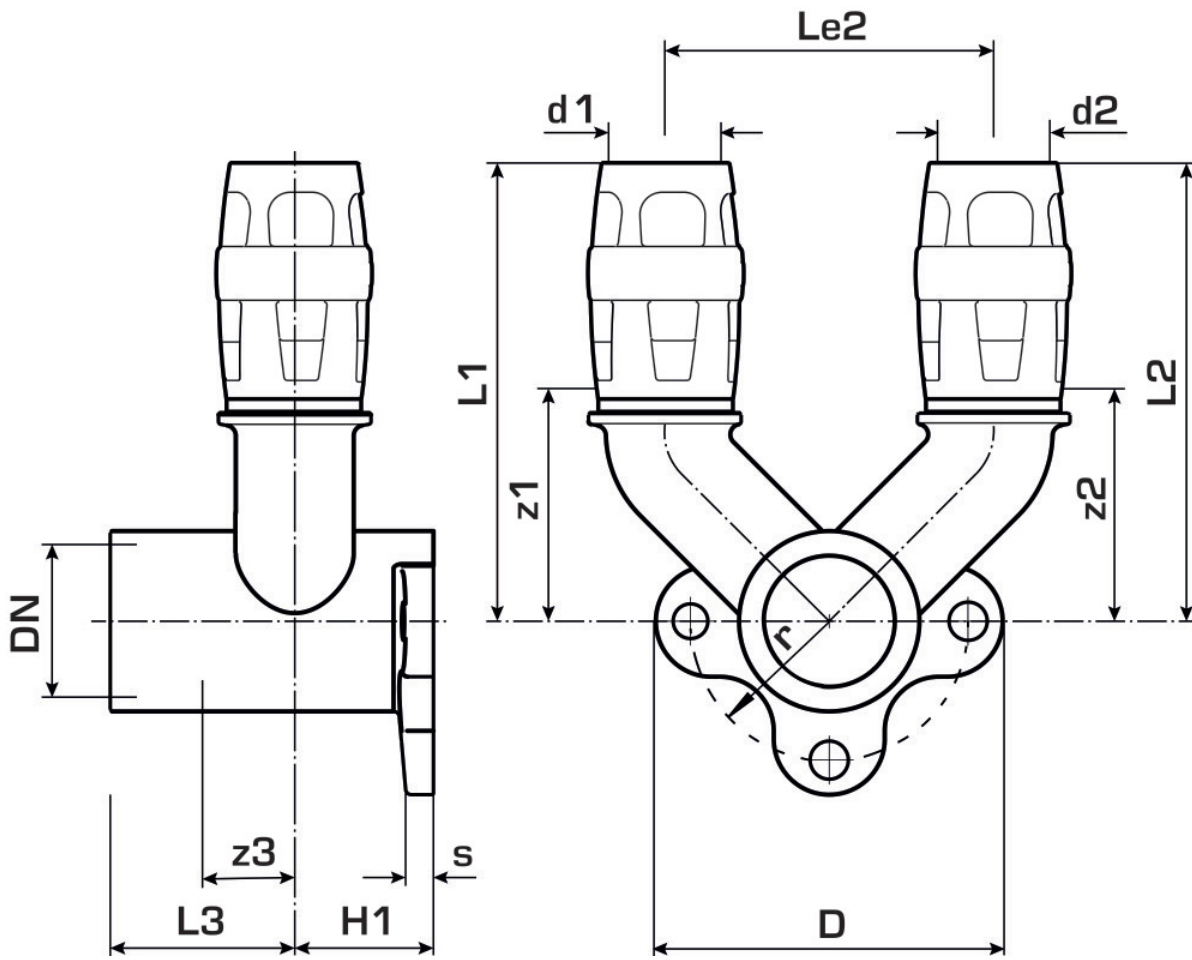

KELOX

KMP477X KELOX-PROTEC CLIX double U wall bracket fitting with female thread 25x1/2"

730254E2E

Areas of application

Double U wall bracket fitting with female thread, made of dezincification-resistant (DZR) brass, including support sleeves with insertion click noise, as well as haptic and optical insertion indicator, O-rings, withdrawal barriers and a protector ring as an insertion locking device

Overall height: 1/2" - 46 mm

DO NOT screw in threaded pipes and cast iron fittings!

Approvals:

Specifications

Article information

port 1	Plug-in
design	Continuously right-angled

Technical properties

maximum working pressure at 20 ° C	10 bar
------------------------------------	--------

Product information

VPE1	4,00 SA1
VPE2	32,00 KT1
weight	0,348 KGM
text	KELOX-PROTEC CLIX double U wall bracket fitting with female thread
INTRNR	74122000
main material group	KELOX
material group	KELOX-PROtec pushfittings
code	KMP477X

Art. No	label	d1 mm	L1 mm	L2 mm	L3 mm	z1 mm	z2 mm	z3 mm
730254E2E	25x1/2"	25	86	27	27	44	11	30