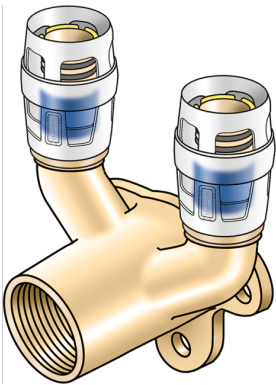

KELOX

KMP477X KELOX-PROTEC CLIX double U wall bracket fitting with female thread 25x1/2"

730254E2E

Areas of application

Double U wall bracket fitting with female thread, made of dezincification-resistant (DZR) brass, including support sleeves with insertion click noise, as well as haptic and optical insertion indicator, O-rings, withdrawal barriers and a protector ring as an insertion locking device

Overall height: 1/2" - 46 mm

DO NOT screw in threaded pipes and cast iron fittings!

Approvals:

Specifications

Article information

port 1	Plug-in
design	Continuously right-angled

Technical properties

maximum working pressure at 20 ° C	10 bar
------------------------------------	--------

Product information

VPE1	4,00 SA1
VPE2	32,00 KT1
weight	0,348 KGM
text	KELOX-PROTEC CLIX double U wall bracket fitting with female thread
INTRNR	74122000
main material group	KELOX
material group	KELOX-PROtec pushfittings
code	KMP477X