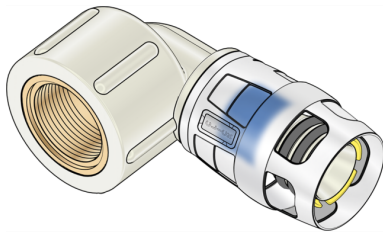

## KWP467X KELOX PROTEC CLIX plug-in elbow adapter 90° female 16x1/2"

730716B02

### Areas of application

Plug-in adapter elbow with female thread, made of PPSU, incl. push-on sleeve made of transparent polyamide with insertion click noise, as well as haptic and optical insertion indicator, O-rings, withdrawal barriers and a protector ring as an insertion locking device  
DO NOT screw in any threaded pipes and cast iron fittings!

# Specifications

Product information	
VPE1	10,00 SA1
VPE2	120,00 KT1
weight	0,069 KGM
text	KELOX PROTEC CLIX plug-in elbow adapter 90° female
INTRNR	74122000
main material group	KELOX
material group	KELOX-PROtec-PPSU pushfittings
code	KWP467X