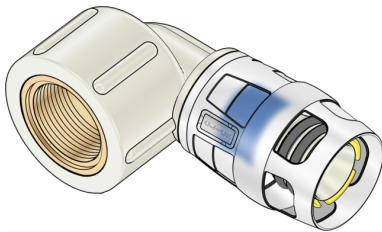

KELOX

KWP467X KELOX PROTEC CLIX plug-in elbow adapter 90° female 20x1/2"

730716D02

Areas of application

Plug-in adapter elbow with female thread, made of PPSU, incl. push-on sleeve made of transparent polyamide with insertion click noise, as well as haptic and optical insertion indicator, O-rings, withdrawal barriers and a protector ring as an insertion locking device
DO NOT screw in any threaded pipes and cast iron fittings!

Approvals:

Specifications

Product information	
VPE1	10,00 SA1
VPE2	120,00 KT1
weight	0,072 KGM
text	KELOX PROTEC CLIX plug-in elbow adapter 90° female
INTRNR	74122000
main material group	KELOX
material group	KELOX-PROtec-PPSU pushfittings
code	KWP467X