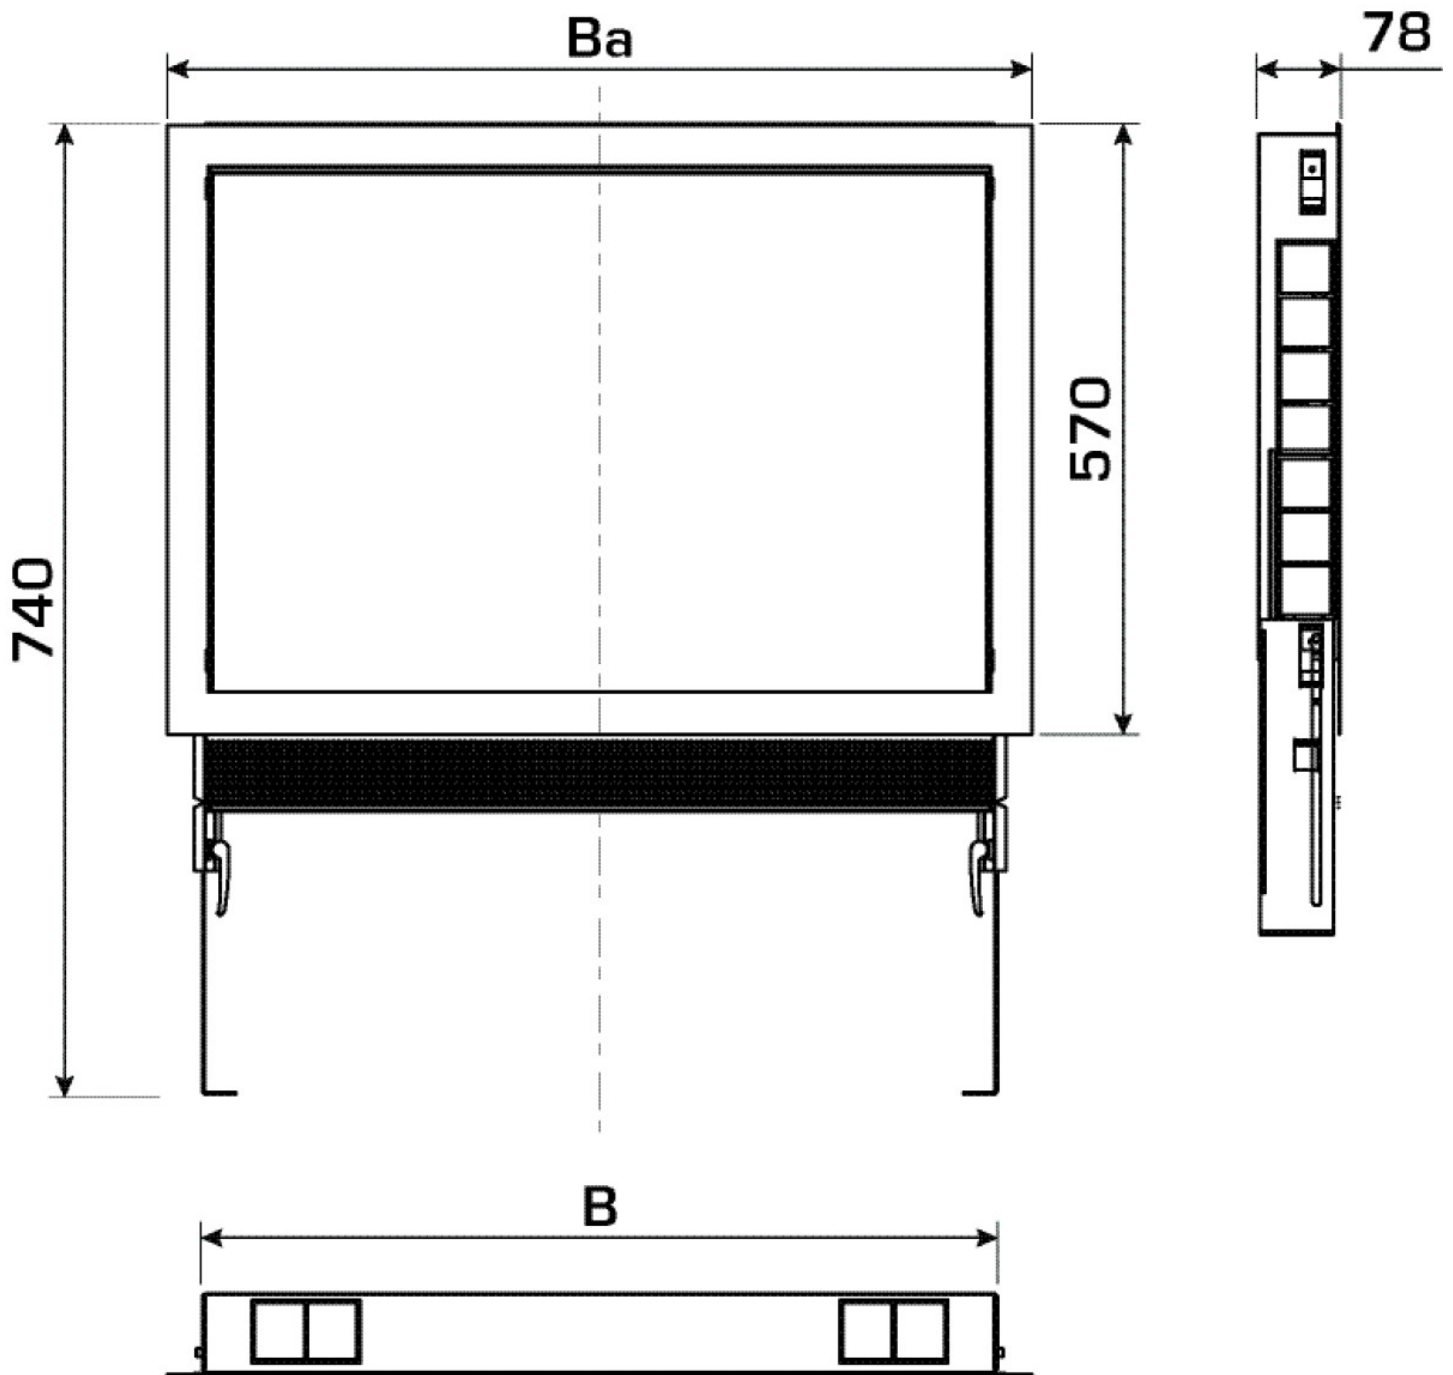

KELOX_{FB}

KM576 KELOX flush-mounted manifold cabinet
with metal cover 5-8 L: 750mm SET

90033001

Areas of application

?Galvanised universal sheet metal cabinet (1mm), can be connected from below or at the side, height-adjustable feet with special length up to 32cm raised floor, plaster trim element below cabinet, including plaster net and plaster protection for inside the cabinet protruding on the plaster trim element, including manifold brackets, galvanised lockable front doors and frame, powder-coated. Space for straight or 90° connection sets KM593E. Number of manifold outlets matched to KMU590E, KMP590E, KMP590Z and KMP590D FB stainless steel manifolds!

Colour: white (RAL 9016)

Cabinet depth: 75mm

Installation height: 630mm above finished floor

KE KELIT GmbH

A 4020 Linz, Ignaz-Mayer-Straße 17, Austria, Europe

PHONE +43 (0) 50 779 **E-MAIL** office@kekelit.com

www.kekelit.com

Specifications

Article information

colour 9016

Product information

VPE1 1,00 KT1

VPE2 40,00 PAL

weight 12,200 KGM

text KELOX flush-mounted manifold cabinet with metal cover

INTRNR 84818099

code KM576

Art. No	label	t mm
90033001	5-8 L: 750mm SET	78