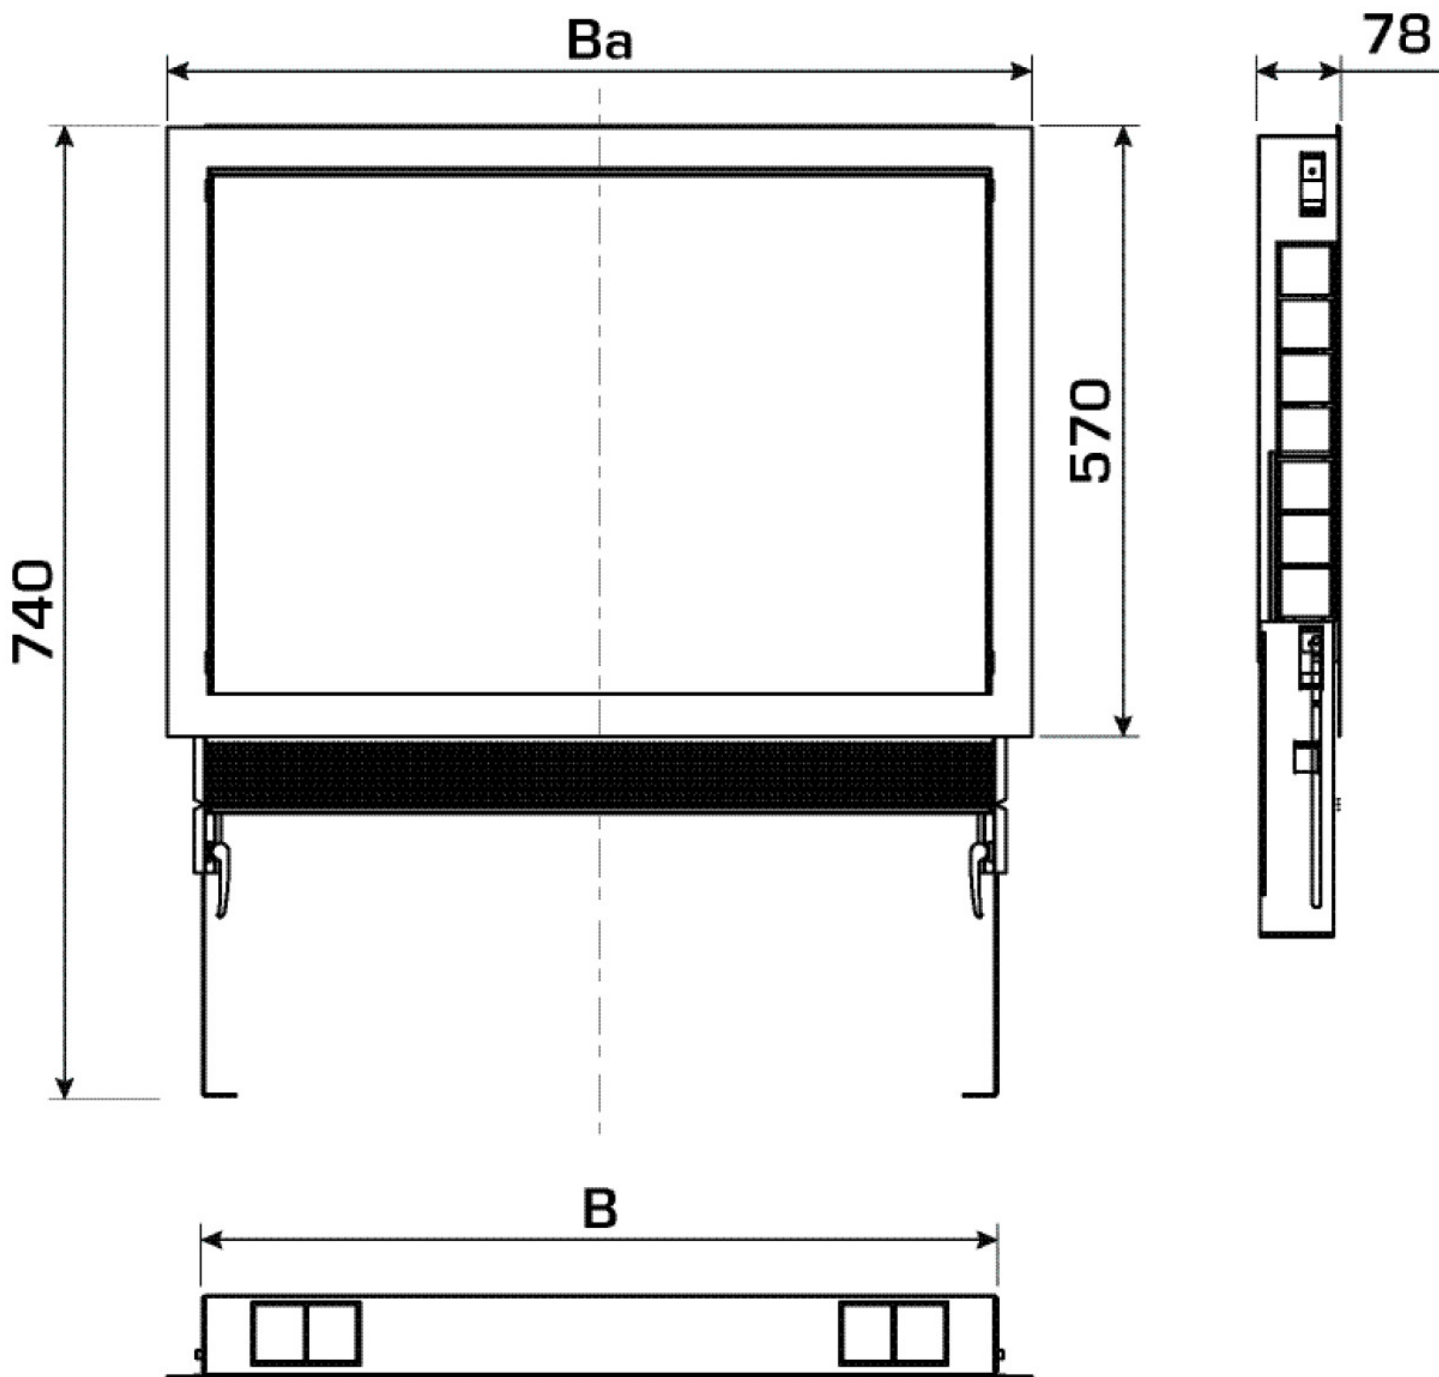

# KELOX<sup>FB</sup>

KM576 KELOX flush-mounted manifold cabinet  
with metal cover 9-12 L: 1070mm SET

90034001

## Areas of application

?Galvanised universal sheet metal cabinet (1mm), can be connected from below or at the side, height-adjustable feet with special length up to 32cm raised floor, plaster trim element below cabinet, including plaster net and plaster protection for inside the cabinet protruding on the plaster trim element, including manifold brackets, galvanised lockable front doors and frame, powder-coated. Space for straight or 90° connection sets KM593E. Number of manifold outlets matched to KMU590E, KMP590E, KMP590Z and KMP590D FB stainless steel manifolds!

Colour: white (RAL 9016)

Cabinet depth: 75mm

Installation height: 630mm above finished floor

**KE KELIT GmbH**

A 4020 Linz, Ignaz-Mayer-Straße 17, Austria, Europe

**PHONE** +43 (0) 50 779 **E-MAIL** [office@kekelit.com](mailto:office@kekelit.com)

## Product information

**VPE1** 1,00 KT1

**VPE2** 20,00 PAL

**weight** 16,200 KGM

**text** KELOX flush-mounted manifold cabinet with metal cover

**INTRNR** 84818099

**code** KM576

Art. No	label	t mm
90034001	9-12 L: 1070mm SET	78