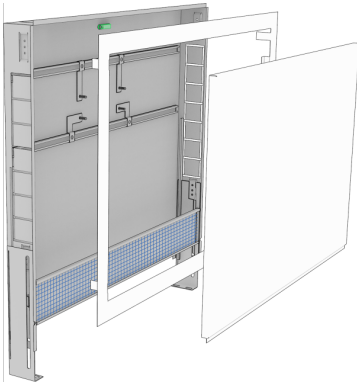

# KELOX<sup>FB</sup>

KM576 KELOX flush-mounted manifold cabinet  
with metal cover 9-12 L: 1070mm SET

90034001

## Areas of application

?Galvanised universal sheet metal cabinet (1mm), can be connected from below or at the side, height-adjustable feet with special length up to 32cm raised floor, plaster trim element below cabinet, including plaster net and plaster protection for inside the cabinet protruding on the plaster trim element, including manifold brackets, galvanised lockable front doors and frame, powder-coated. Space for straight or 90° connection sets KM593E. Number of manifold outlets matched to KMU590E, KMP590E, KMP590Z and KMP590D FB stainless steel manifolds!

Colour: white (RAL 9016)

Cabinet depth: 75mm

Installation height: 630mm above finished floor

**KE KELIT GmbH**

A 4020 Linz, Ignaz-Mayer-Straße 17, Austria, Europe

**PHONE** +43 (0) 50 779 **E-MAIL** [office@kekelit.com](mailto:office@kekelit.com)