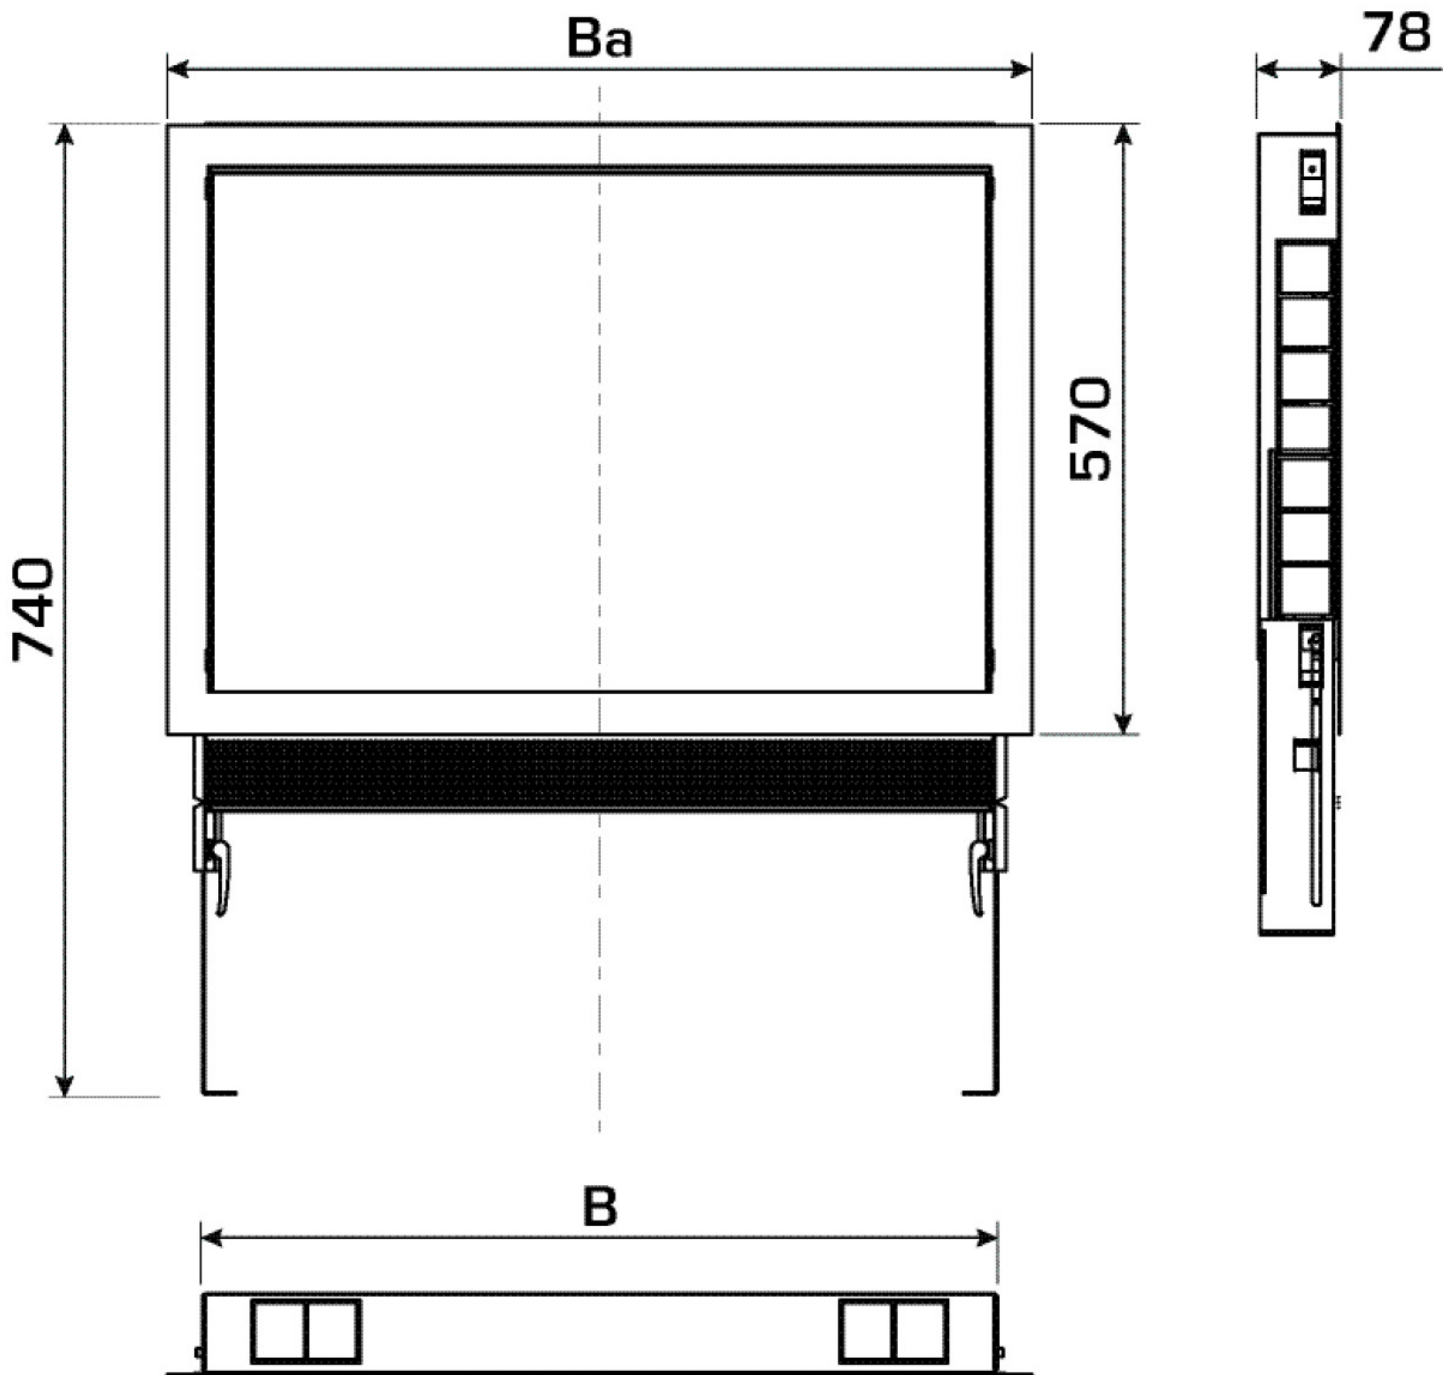

KELOX^{FB}

KM576 KELOX flush-mounted manifold cabinet
with metal cover 13-15 L: 1350mm SET

90035001

Areas of application

?Galvanised universal sheet metal cabinet (1mm), can be connected from below or at the side, height-adjustable feet with special length up to 32cm raised floor, plaster trim element below cabinet, including plaster net and plaster protection for inside the cabinet protruding on the plaster trim element, including manifold brackets, galvanised lockable front doors and frame, powder-coated. Space for straight or 90° connection sets KM593E. Number of manifold outlets matched to KMU590E, KMP590E, KMP590Z and KMP590D FB stainless steel manifolds!

Colour: white (RAL 9016)

Cabinet depth: 75mm

Installation height: 630mm above finished floor

KE KELIT GmbH

A 4020 Linz, Ignaz-Mayer-Straße 17, Austria, Europe

PHONE +43 (0) 50 779 **E-MAIL** office@kekelit.com

www.kekelit.com

Specifications

Article information

colour 9016

Product information

VPE1 1,00 KT1

VPE2 20,00 PAL

weight 19,700 KGM

text KELOX flush-mounted manifold cabinet with metal cover

INTRNR 84818099

code KM576

Art. No	label	t mm
90035001	13-15 L: 1350mm SET	78