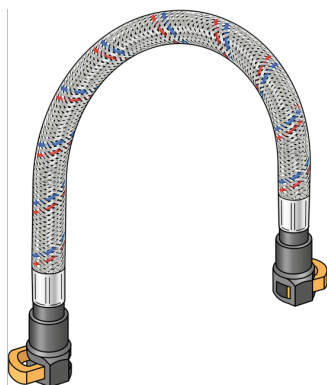

# CLIMATE FIX

KCS413 CLIMATEFIX quick-plug hose 12/2500

63568250

## Areas of application

Quick-plug hose for CLIMATEFIX ceiling sail, incl. EPDM sealing components, tensioning clip as a withdrawal barrier

Area of application: tmax 70°C/10 bar

ATTENTION: NOT FOR sanitation installations!

# Specifications

Product information	
VPE1	2,00 SA1
L	2,5
weight	0,207 KGM
text	CLIMATEFIX quick-plug hose
INTRNR	40093200
main material group	CLIMATEFIX
material group	CLIMATEFIX fittings
code	KCS413

Art. No	label
63568250	12/2500