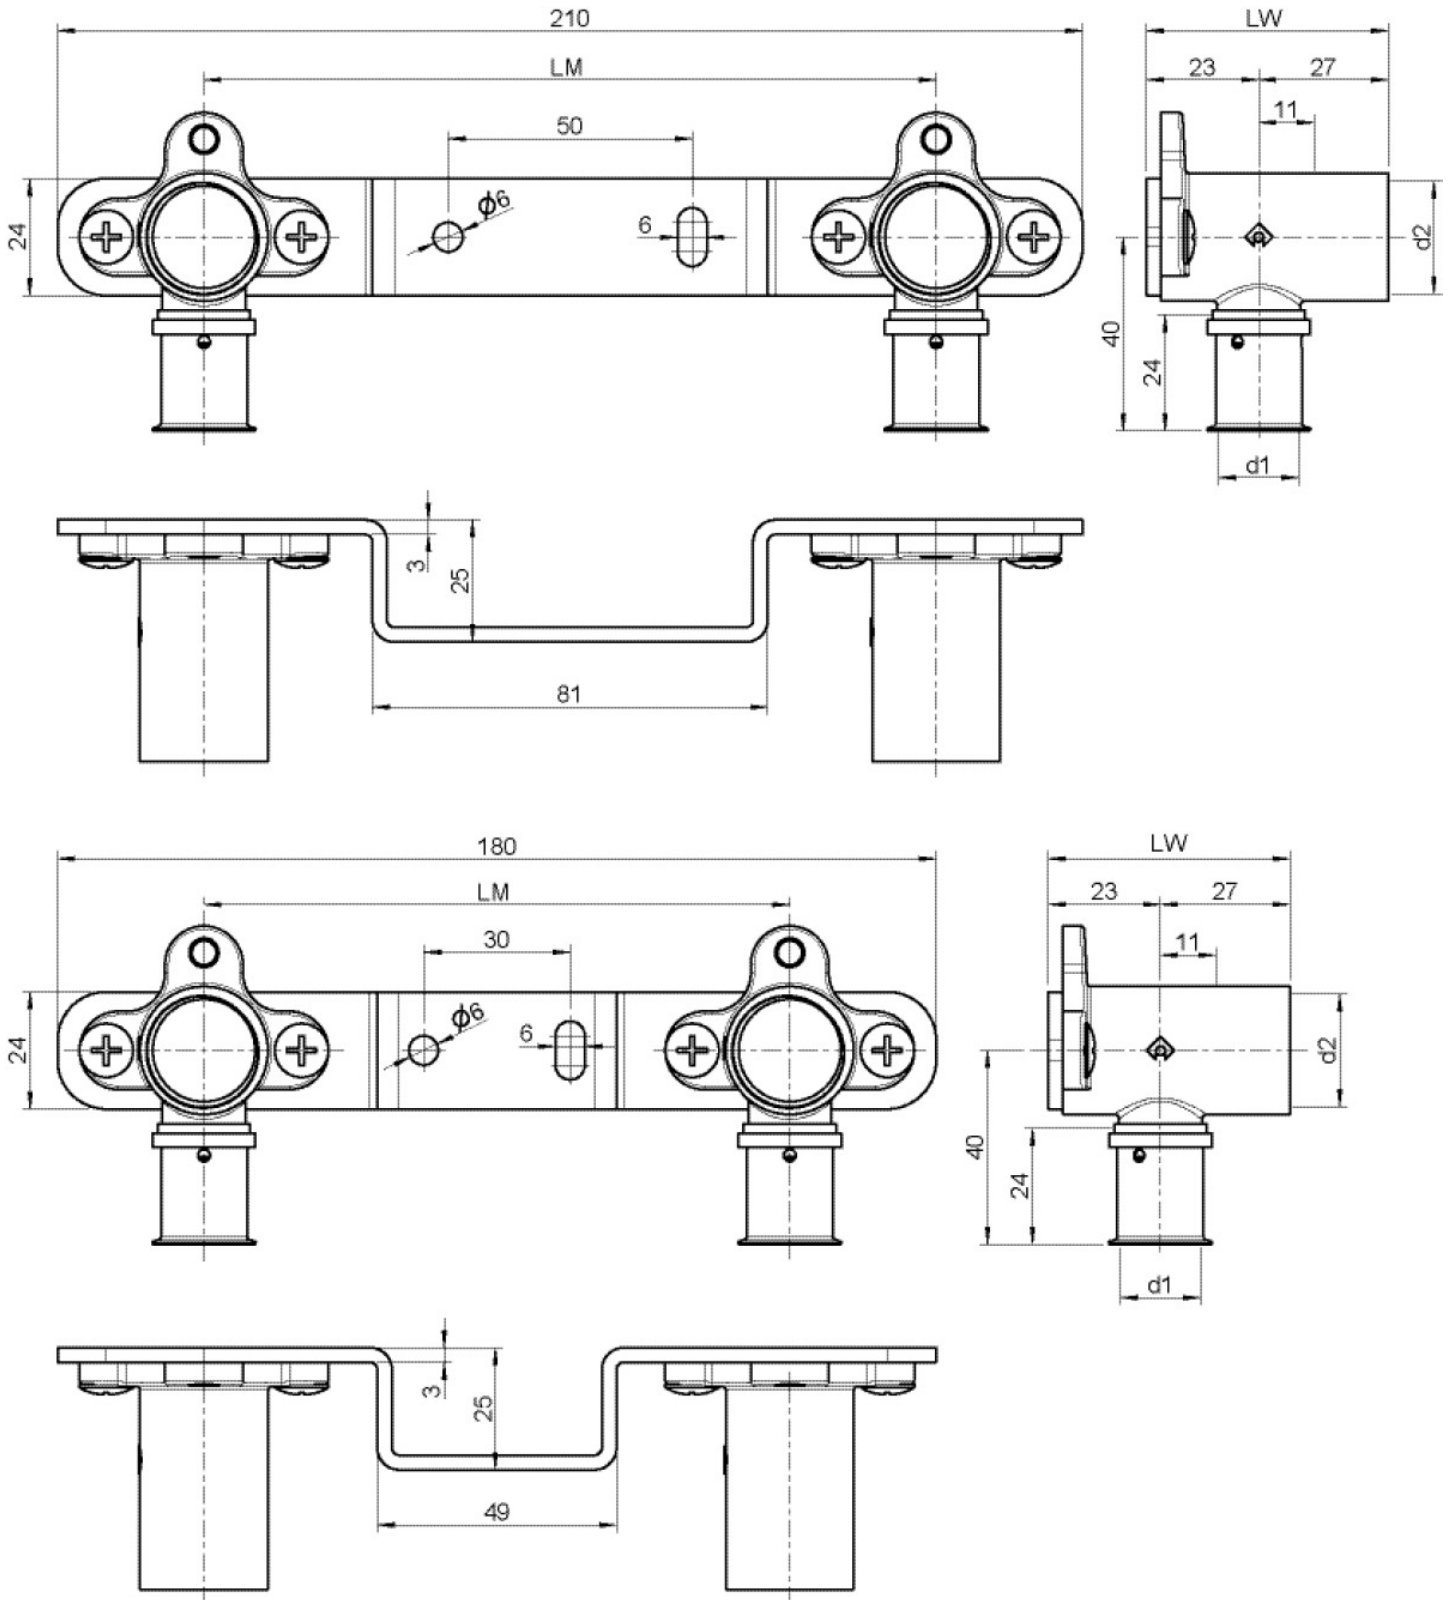

# KELOX

KMU485K KELOX-ULTRAX connection set,  
shortened 20x1/2" 15cm

74268D02

## Areas of application

KELOX connection set with KMU480K wall bracket fitting 90° with metal bar of galvanised steel, alignment of wall bracket fittings adjustable.

DO NOT screw in threaded pipes and malleable cast iron fittings!

# Specifications

Product information	
VPE1	1,00 SA1
VPE2	20,00 KT1
weight	0,440 KGM
text	?KELOX-ULTRAX connection set, shortened
INTRNR	74122000
main material group	KELOX
material group	KELOX-ULTRAX metal fittings
code	KMU485K

Art. No	label
74268D02	20x1/2" 15cm

**KE KELIT GmbH**  
A 4020 Linz, Ignaz-Mayer-Straße 17, Austria, Europe  
**PHONE** +43 (0) 50 779 **E-MAIL** office@kekelit.com  
www.kekelit.com