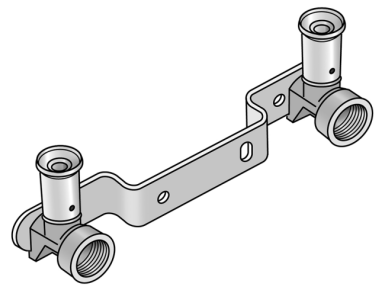

# KELOX

KMU485K KELOX-ULTRAX connection set,  
shortened 20x1/2" 15cm

74268D02

## Areas of application

KELOX connection set with KMU480K wall bracket fitting 90° with metal bar of galvanised steel, alignment of wall bracket fittings adjustable.

DO NOT screw in threaded pipes and malleable cast iron fittings!

# Specifications

Product information	
VPE1	1,00 SA1
VPE2	20,00 KT1
weight	0,440 KGM
text	?KELOX-ULTRAX connection set, shortened
INTRNR	74122000
main material group	KELOX
material group	KELOX-ULTRAX metal fittings
code	KMU485K