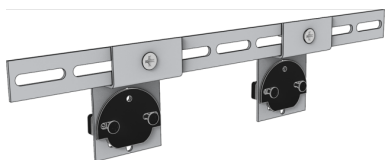

# KELEN PP-RCT

K85V KELIT connector rail variable 5-35/3.5cm

2629200

## Areas of application

For mounting KELEN and STEELOX elbow wall bracket fittings, made of galvanised sheet metal, including plugs, sound insulation plates and fastening screws

## Product information

VPE1	1,00 KT1
weight	0,713 KGM
text	KELIT connector rail variable
INTRNR	73269098
main material group	KELEN
material group	KELEN accessories
code	K85V

Art. No	label	t mm
2629200	5-35/3.5cm	36