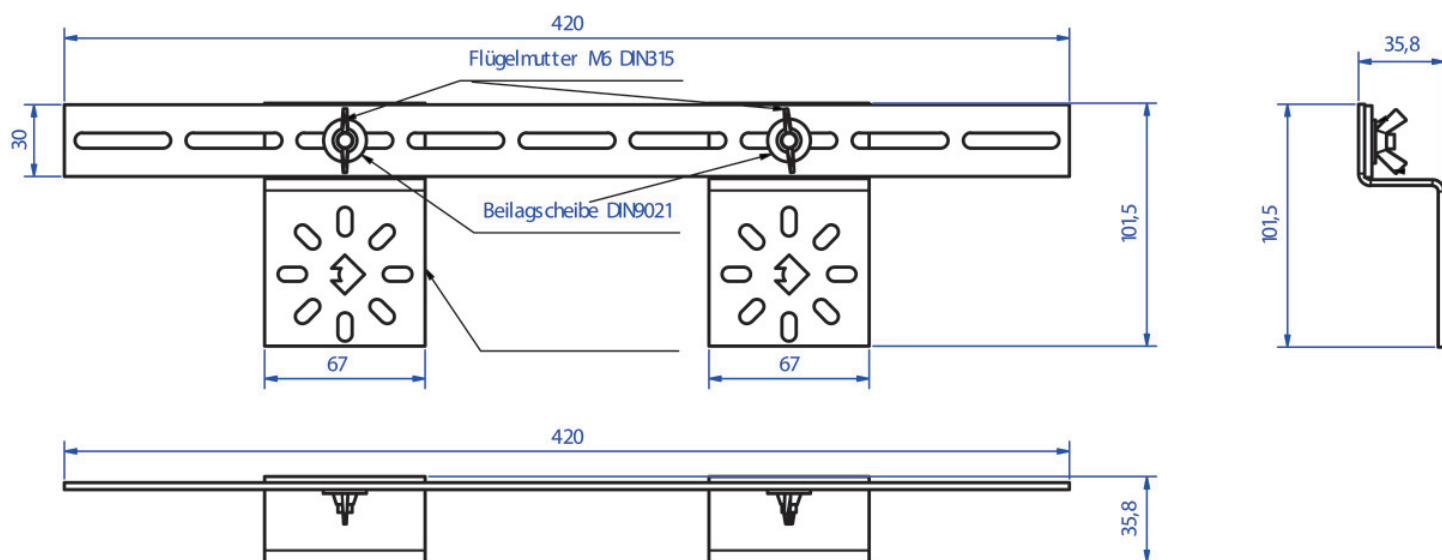

# KELEN PP-RCT

K85V KELIT connector rail variable 5-35/3.5cm

2629200

## Areas of application

For mounting KELEN and STEELOX elbow wall bracket fittings, made of galvanised sheet metal, including plugs, sound insulation plates and fastening screws

# Specifications

## Product information

VPE1	1,00 KT1
weight	0,713 KGM
text	KELIT connector rail variable
INTRNR	73269098
main material group	KELEN
material group	KELEN accessories
code	K85V

Art. No	label	t mm
2629200	5-35/3.5cm	36