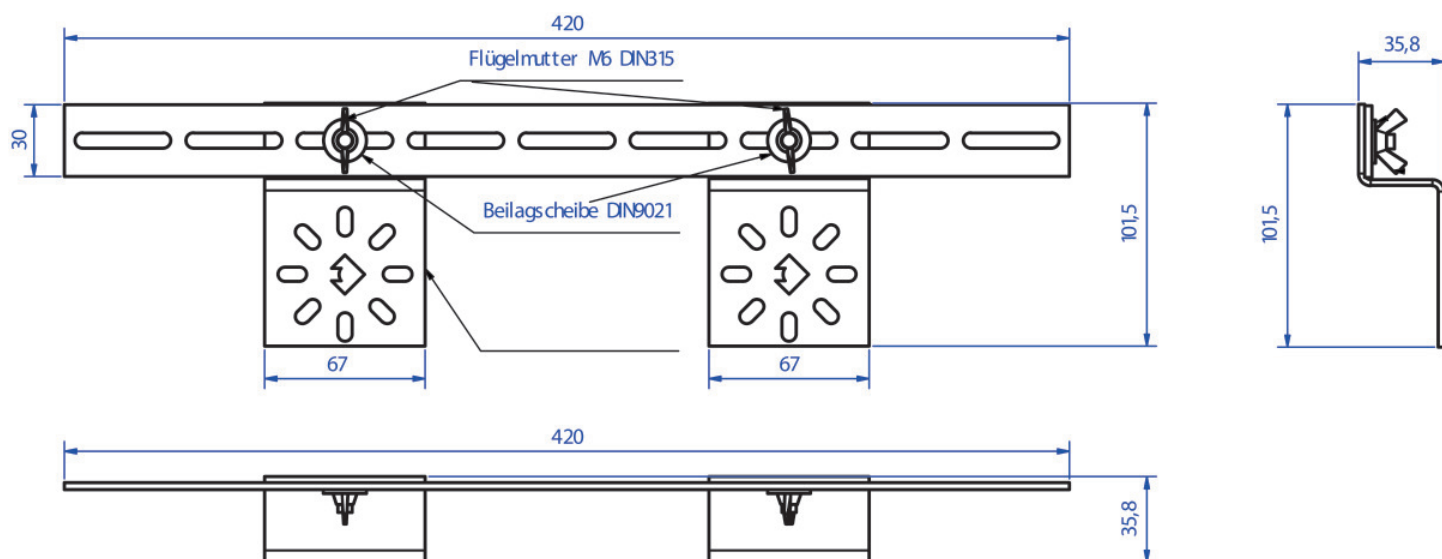

KELEN PP-RCT

K85V KELIT connector rail variable 5-35/4.6cm

2629210

Areas of application

For mounting KELEN and STEELOX elbow wall bracket fittings, made of galvanised sheet metal, including plugs, sound insulation plates and fastening screws

Specifications

Product information

VPE1	1,00 KT1
VPE2	15,00 KT2
weight	0,443 KGM
text	KELIT connector rail variable
INTRNR	73269098
main material group	KELEN
material group	KELEN accessories
code	K85V

Art. No

label

2629210

5-35/4.6cm