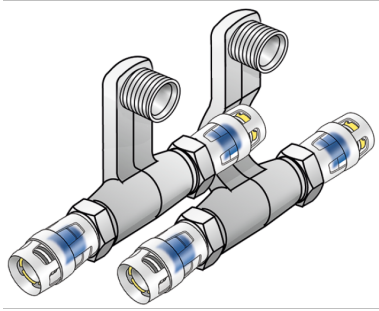

## KMP435 KELOX-PROTEC SL connection set M18x16

73155B00

### Areas of application

Skirting board radiator connecting set with PROTEC press-fit adapters; made of non-porous metallised brass, incl. support sleeves with O-rings, withdrawal barriers and a protector ring as an insertion locking device with 1/2" male thread radiator connections