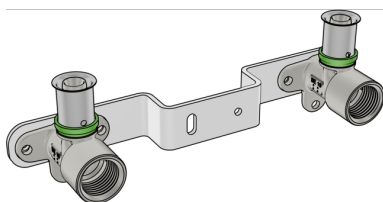

STEELOX

SMX485K STEELOX connection set 16x1/2"
15cm

57293B02

Areas of application

With SMX480 press-fit wall bracket fitting, made from dezincification-resistant brass (DZR) and non-porous metal-plating, incl. support sleeves with O-rings and stainless steel pressing sleeves. Do not screw in threaded pipes and cast iron fittings!

Approvals:

KE KELIT GmbH

A 4020 Linz, Ignaz-Mayer-Straße 17, Austria, Europe

PHONE +43 (0) 50 779 E-MAIL office@kekelit.com

www.kekelit.com

Specifications

Product information	
VPE1	10,00 KT1
weight	0,717 KGM
text	?STEELOX connection set
INTRNR	74122000
code	SMX485K