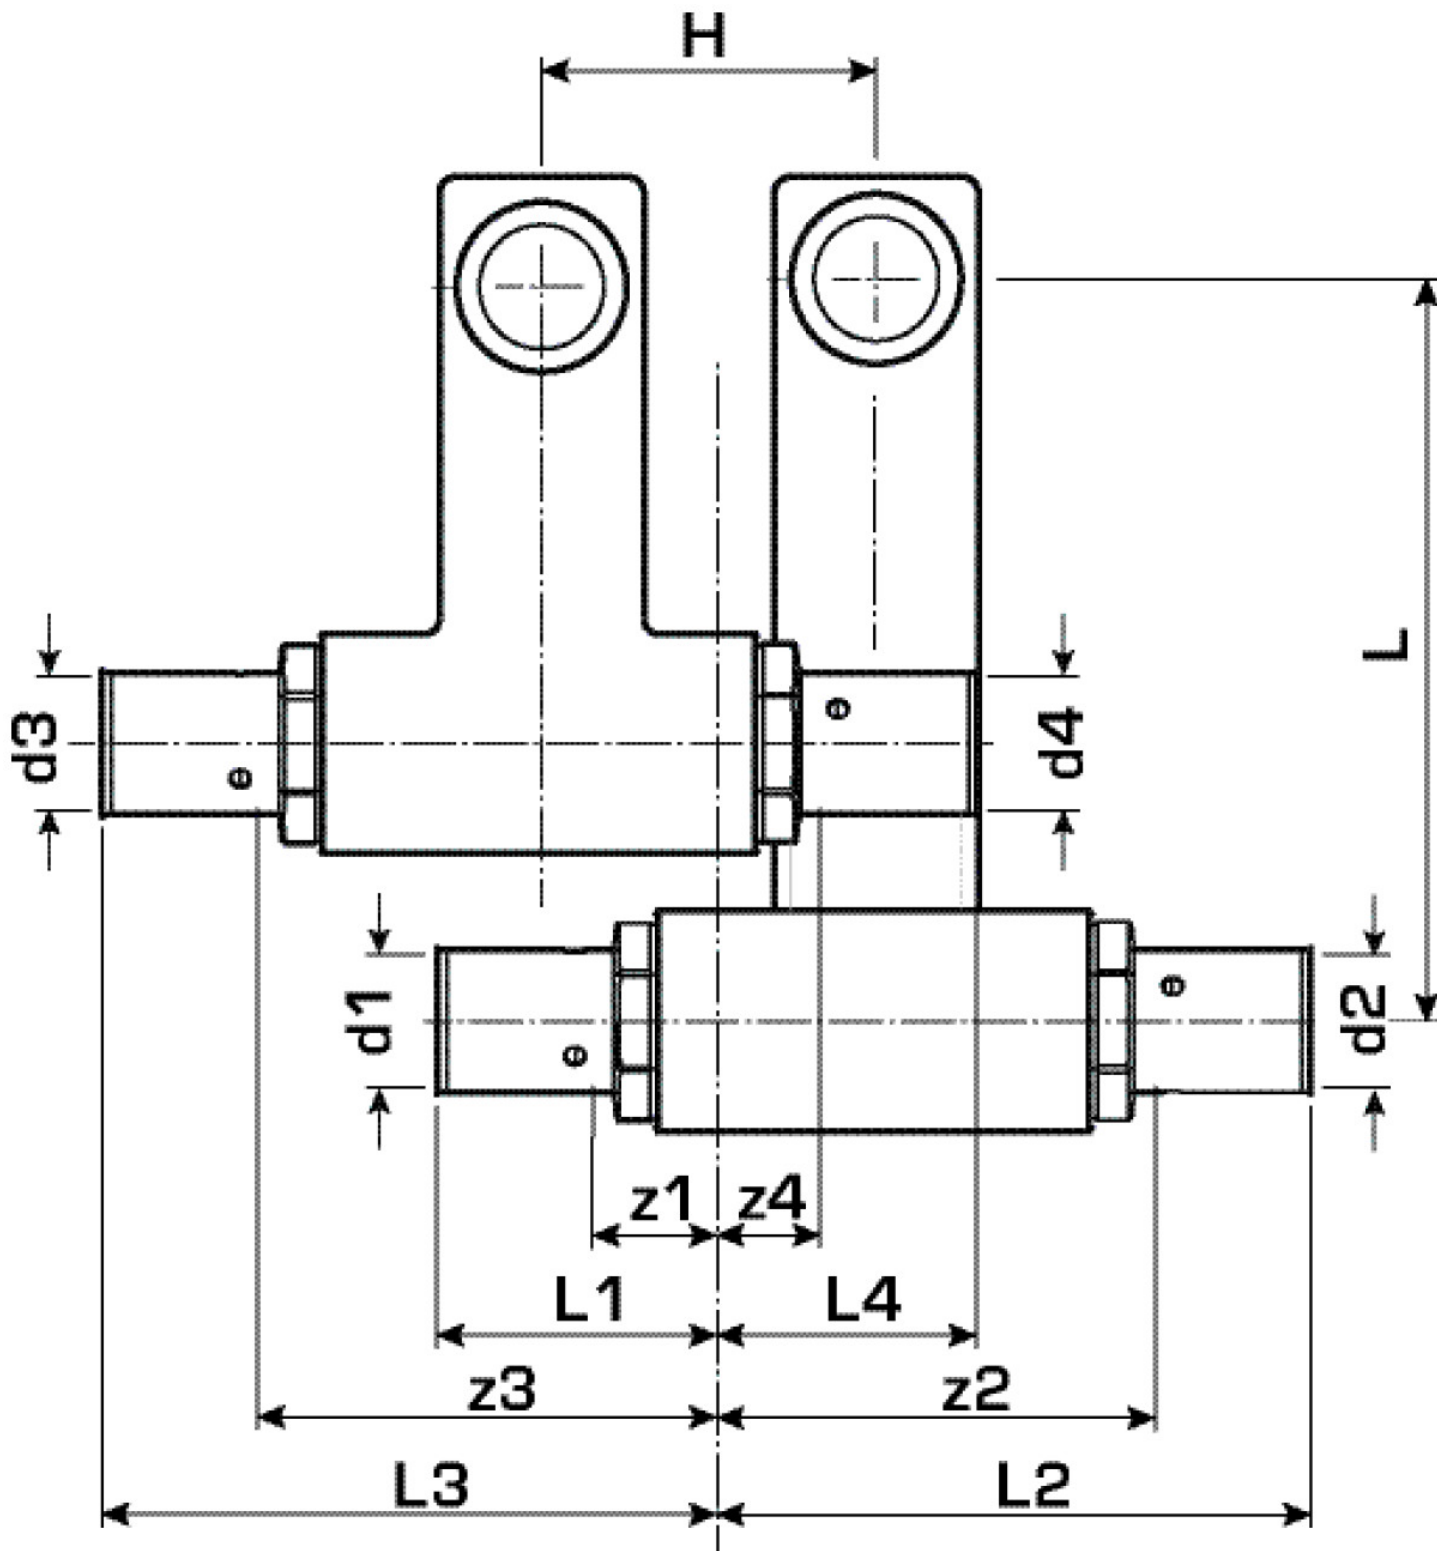

KELOX

KM435 KELOX SB connecting set 16x1/2"x16

9825220

Areas of application

Skirting board radiator connecting set with press adapters; made of non-porous metallised brass, incl. support sleeves with O-rings and stainless steel press-fit sleeves for radiator connections with 1/2" male thread

Specifications

Article information

port 1	Pressing socket
port 2	Pressing socket
execution	Miscellaneous
press contour	U

Product information

VPE1	1,00 KT1
weight	0,911 KGM
text	KELOX SB connecting set
INTRNR	74122000
main material group	KELOX
material group	KELOX metal fittings
code	KM435

Art. No	label	d5 Inche	d6 Inche	d1 mm	d2 mm	d3 mm	d4 mm	L1 mm	L2 mm	L3 mm	L4 mm	z1 mm	z2 mm	z3 mm	z4 mm	h mm
98252	16x1/2	1/2" (15)	1/2" (15)	16	16	16	16	29	77	77	30	9	56	57	10	95

KE KELIT GmbH

A 4020 Linz, Ignaz-Mayer-Straße 17, Austria, Europe