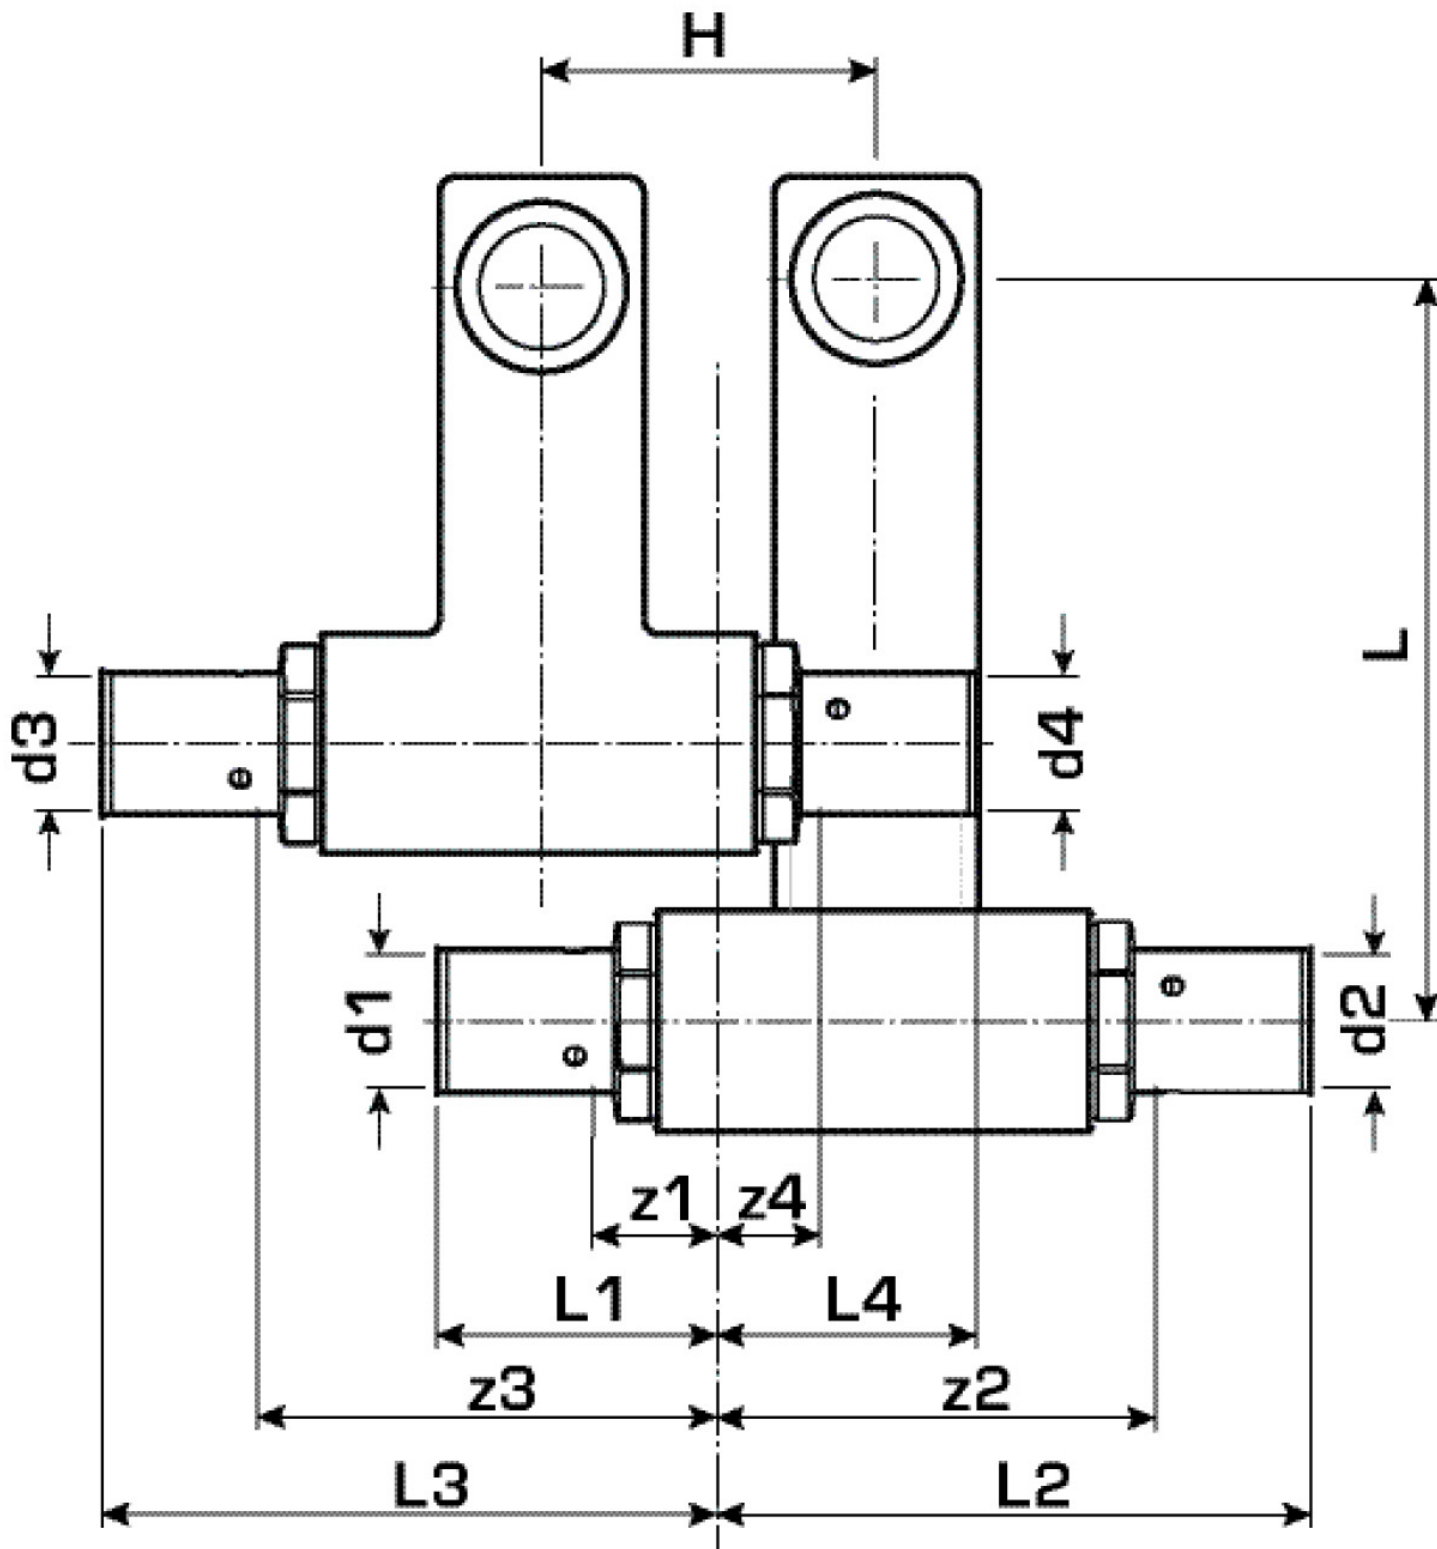

KELOX

KM435 KELOX SB connecting set 16x1/2"xST

9825200

Areas of application

Skirting board radiator connecting set with press adapters; made of non-porous metallised brass, incl. support sleeves with O-rings and stainless steel press-fit sleeves for radiator connections with 1/2" male thread

Specifications

Article information

port 1	Pressing socket
port 2	Pressing socket
execution	Miscellaneous
press contour	U

Product information

VPE1	1,00 KT1
weight	0,856 KGM
text	KELOX SB connecting set
INTRNR	74122000
main material group	KELOX
material group	KELOX metal fittings
code	KM435

Art. No	label	d5 Inches	d6 Inches	d2 mm	d4 mm	L1 mm	L2 mm	L3 mm	L4 mm	z1 mm	z2 mm	z3 mm	z4 mm	h mm
98252	16x1/2	1/2" (15)	1/2" (15)	16	16	8	77	56	28	2	72	52	10	95

KE KELIT GmbH

A 4020 Linz, Ignaz-Mayer-Straße 17, Austria, Europe