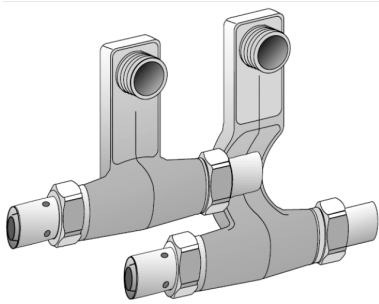

## KM435 KELOX SB connecting set 20x1/2"x16

9845220

### Areas of application

Skirting board radiator connecting set with press adapters; made of non-porous metallised brass, incl. support sleeves with O-rings and stainless steel press-fit sleeves for radiator connections with 1/2" male thread