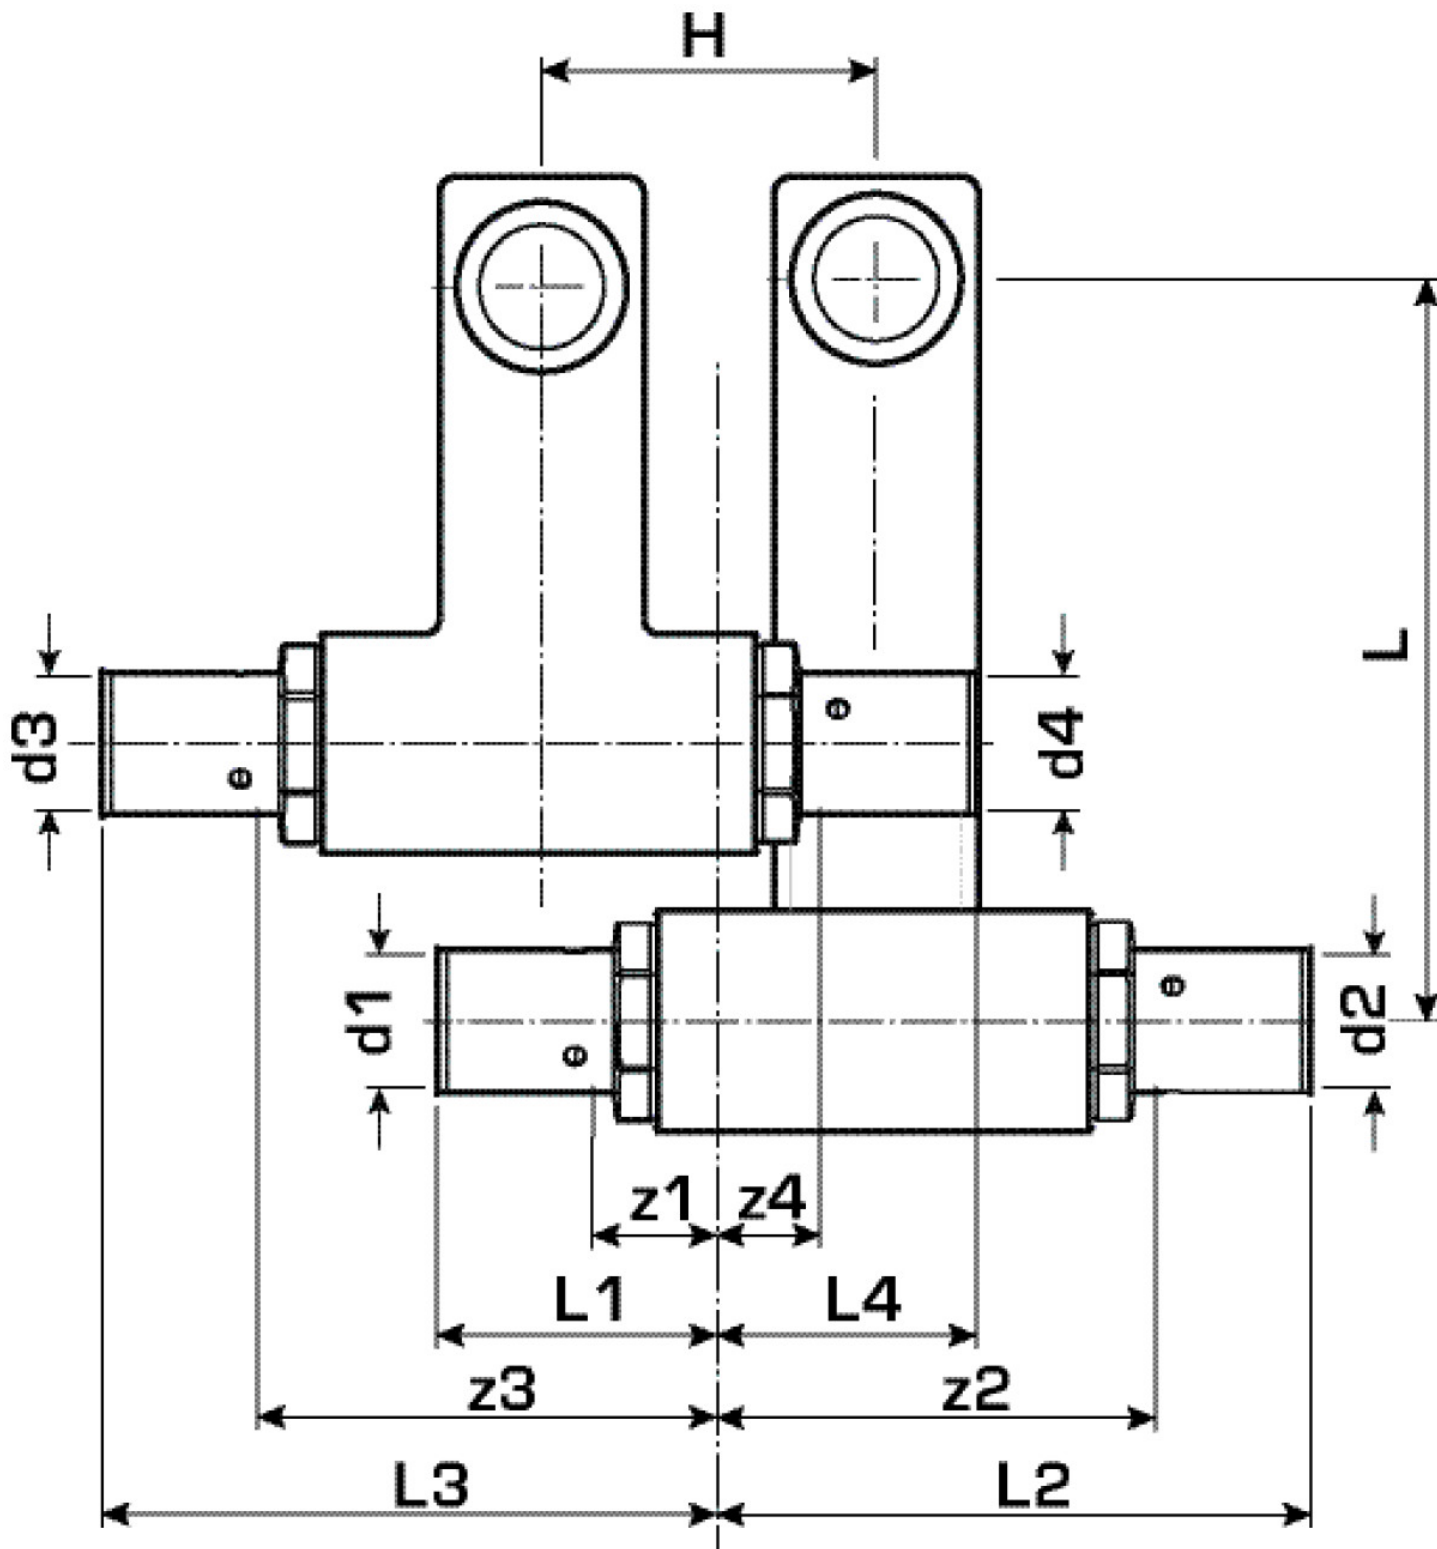

## KM435 KELOX SB connecting set 20x1/2"x16

9845220

### Areas of application

Skirting board radiator connecting set with press adapters; made of non-porous metallised brass, incl. support sleeves with O-rings and stainless steel press-fit sleeves for radiator connections with 1/2" male thread

## Product information

VPE1	1,00 KT1
weight	0,923 KGM
text	KELOX SB connecting set
INTRNR	74122000
main material group	KELOX
material group	KELOX metal fittings
code	KM435

Art. No	label	d5 Inche	d6 Inche	d1 mm	d2 mm	d3 mm	d4 mm	L1 mm	L2 mm	L3 mm	L4 mm	z1 mm	z2 mm	z3 mm	z4 mm	h mm
98452	20x1/2	1/2" (15)	1/2" (15)	16	20	16	20	28	80	80	28	5	60	60	5	95