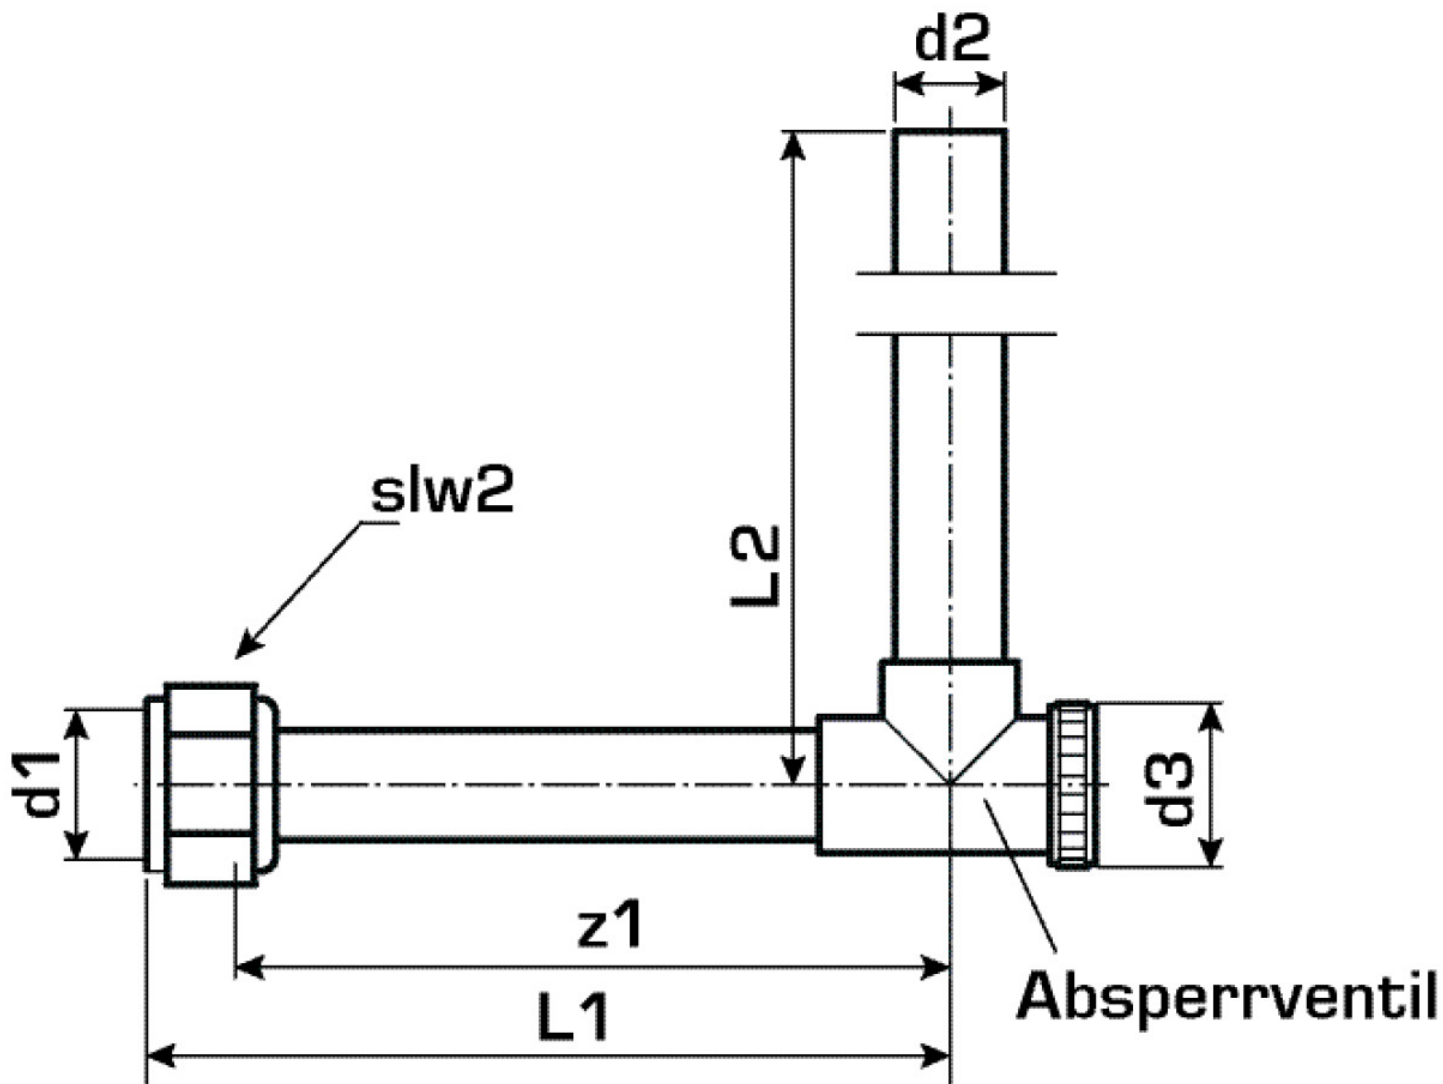

KELOX

KM438 KELOX SB shut-off elbow 15x1mm

7701620

Areas of application

Screw-off secured shut-off elbow for skirting boards made of nickel-plated semi-hard d15 copper; to connect the skirting board connecting set to the radiator; complete with compression ring joint for skirting board set

Threaded union to radiator is **NOT INCLUDED**

ATTENTION: Follow the installation instructions of the screw fitting manufacturer and if necessary use support sleeves for copper connections!

Specifications

Article information

design Elbow

Product information

VPE1	1,00 SA1
VPE2	20,00 KT1
weight	0,367 KGM
text	KELOX SB shut-off elbow
INTRNR	74122000
main material group	KELOX
material group	KELOX metal fittings
code	KM438

Art. No	label	d1 Inches	d2 mm	d3 mm	L1 mm	L2 mm	z1 mm	z2
7701620	15x1mm	1/2" (15)	15	23	115	131	100	131