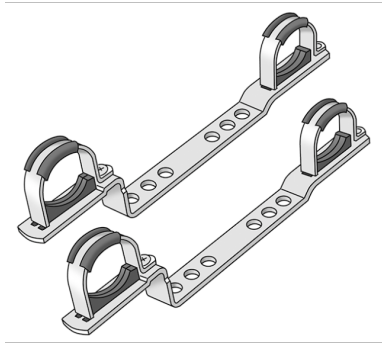

KELOX

KM519 KELOX-WINDOWX manifold bracket 32/200

7702360

Areas of application

For fixing WINDOWX manifolds KWU550 in the universal manifold cabinet KM570, or for screwing on, manifold bar spacing 200mm, galvanised steel plate with two sound-decoupled hose clamps, in addition, as a manifold bracket for KM590E KELOX FB manifold

Specifications

Product information	
VPE1	1,00 SA1
weight	0,320 KGM
text	KELOX-WINDOW manifold bracket
INTRNR	73269098
main material group	KELOX
material group	KELOX accessories
code	KM519

Art. No	label
7702360	32/200