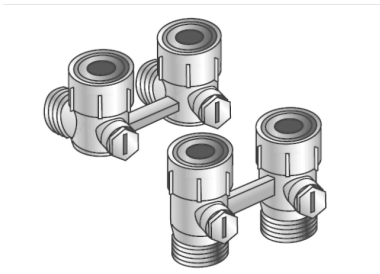

KELOX

KM595Z Two pipe radiator block Double straight connection

9005110

Areas of application

For valve radiators with two pipe connections; straight-way or corner connection; central lockable radiator connections; 3/4" female thread union nut; on pipe side 3/4" male euro cone, non-porous nickel-plated brass

Specifications

Product information	
VPE1	1,00 SA1
VPE2	10,00 KT1
weight	0,293 KGM
text	Two pipe radiator block
INTRNR	84818031
main material group	KELOX
material group	KELOX accessories
code	KM595Z

Art. No	label
9005110	Double straight connection