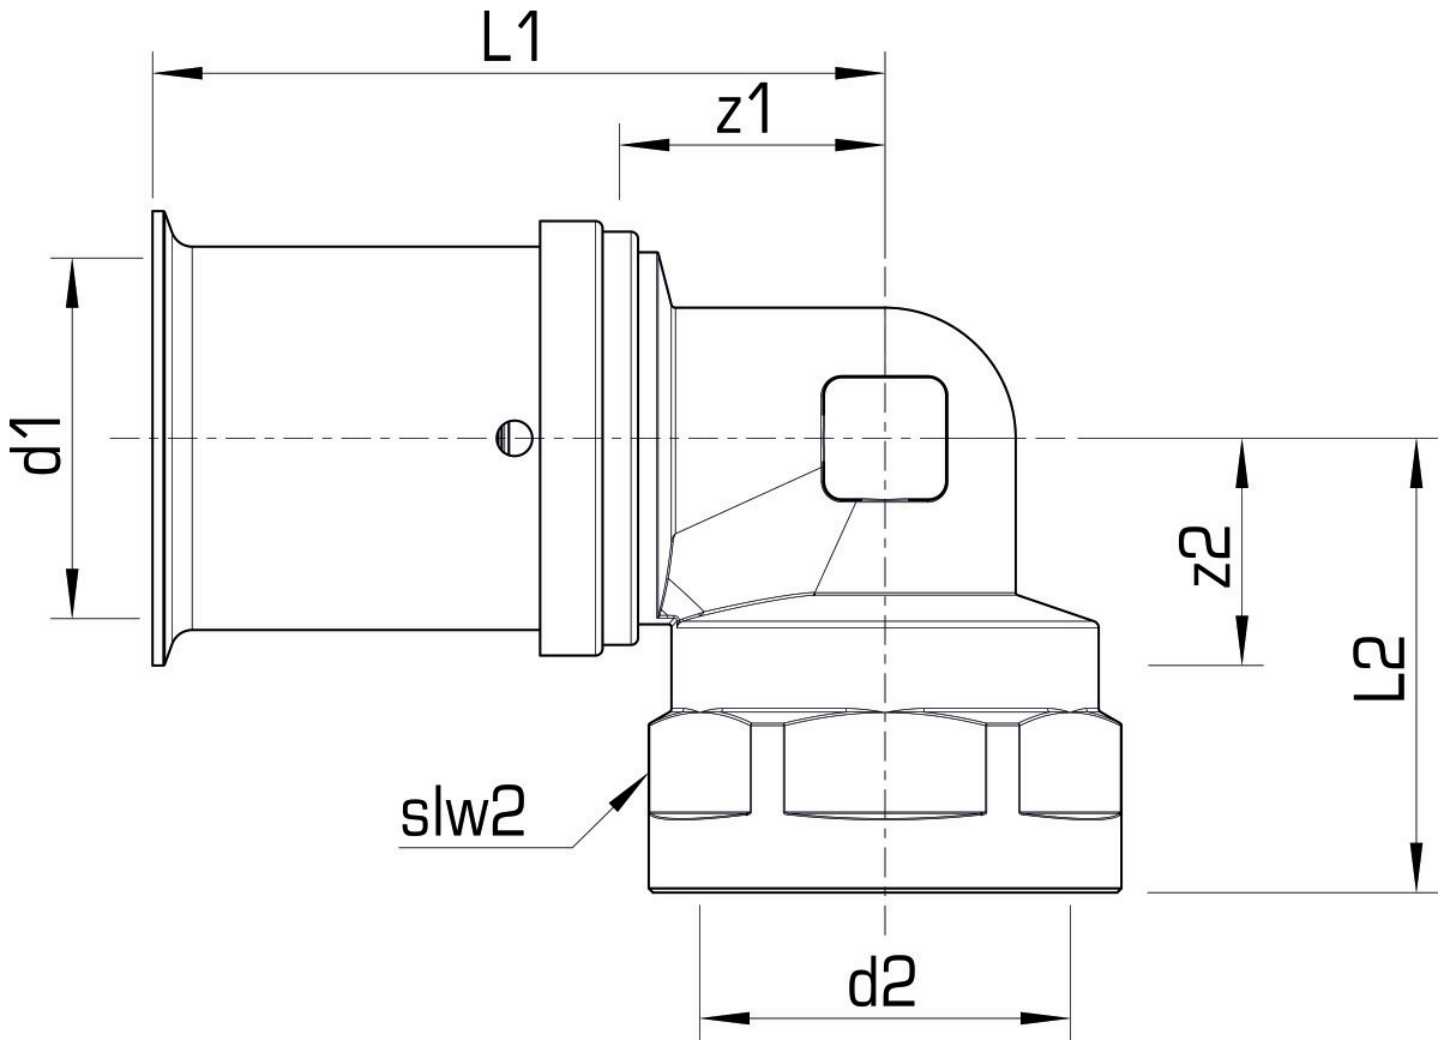

KELOX

KMU467 KELOX-ULTRAX elbow adapter 90° female 25x1"

71216E05

Areas of application

Press elbow adapter with female thread, made of non-porous metallised brass; including support sleeves with O-rings and stainless steel press-fit sleeves; "leak before pressed"
DO NOT screw in any threaded pipes and cast iron fittings!

Approvals:

KE KELIT GmbH

A 4020 Linz, Ignaz-Mayer-Straße 17, Austria, Europe

PHONE +43 (0) 50 779 E-MAIL office@kekelit.com

www.kekelit.com

Specifications

Article information

port 1	Pressing socket
execution	1-part
design	Knee
angle	90 °
press contour	U

Technical properties

maximum working pressure at 20 ° C	10 bar
------------------------------------	--------

Product information

VPE1	10,00 SA1
VPE2	80,00 KT1
weight	0,222 KGM
text	KELOX-ULTRAX elbow adapter 90° female
INTRNR	74122000
main material group	KELOX
material group	KELOX-ULTRAX metal fittings
code	KMU467

Art. No	label	d2 Inches	d1 mm	L1 mm	L2 mm	z1 mm	z2 mm	slw2 mm
71216E05	25x1"	1"	25	56	31	23	17	40