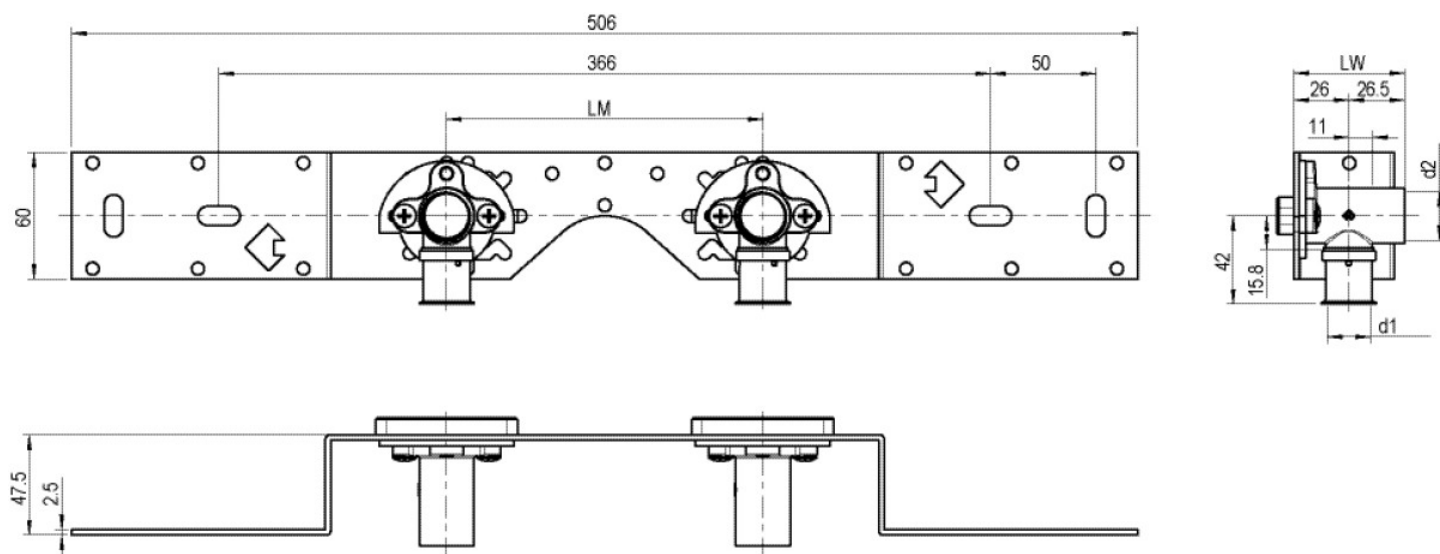

KELOX

KMU485 KELOX-ULTRAX connection set 20x1/2" 15cm

71266D02

Areas of application

With KMU480 wall bracket fitting elbow 90°, sound-insulated, stopper, metal mount, plugs and fastening elements

DO NOT screw in any threaded pipes and cast iron fittings!

Approvals:

KE KELIT GmbH

A 4020 Linz, Ignaz-Mayer-Straße 17, Austria, Europe

PHONE +43 (0) 50 779 E-MAIL office@kekelit.com

www.kekelit.com

Specifications

Product information

VPE1	1,00 KT1
VPE2	15,00 KT2
weight	0,939 KGM
text	KELOX-ULTRAX connection set
INTRNR	74122000
main material group	KELOX
material group	KELOX-ULTRAX metal fittings
code	KMU485