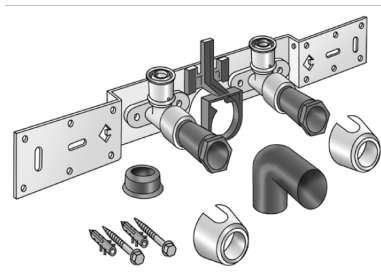

KELOX

KMU485SB KELOX-ULTRAX connection set with elbow 16x1/2" 8-10cm

71264B02

Areas of application

With KMU480 wall bracket fitting elbow 90°, sound-insulated; stopper, metal mount, plugs and fastening elements, incl. elbow for connecting to trap d50mm and galvanised nipple d30
DO NOT screw in any threaded pipes and cast iron fittings!

Approvals:

KE KELIT GmbH

A 4020 Linz, Ignaz-Mayer-Straße 17, Austria, Europe

PHONE +43 (0) 50 779 E-MAIL office@kekelit.com

www.kekelit.com

Specifications

Product information	
VPE1	1,00 KT1
VPE2	15,00 KT2
weight	1,033 KGM
text	KELOX-ULTRAX connection set with elbow
INTRNR	74122000
main material group	KELOX
material group	KELOX-ULTRAX metal fittings
code	KMU485SB