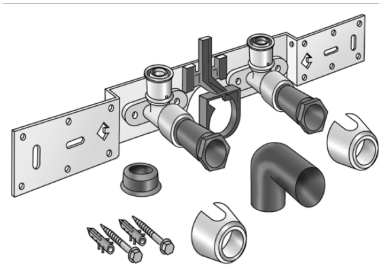

KELOX

KMU485SB KELOX-ULTRAX connection set with elbow 16x1/2" 15cm

71268B02

Areas of application

With KMU480 wall bracket fitting elbow 90°, sound-insulated; stopper, metal mount, plugs and fastening elements, incl. elbow for connecting to trap d50mm and galvanised nipple d30
DO NOT screw in any threaded pipes and cast iron fittings!

Approvals:

KE KELIT GmbH

A 4020 Linz, Ignaz-Mayer-Straße 17, Austria, Europe

PHONE +43 (0) 50 779 E-MAIL office@kekelit.com

www.kekelit.com

Specifications

Product information	
VPE1	1,00 KT1
VPE2	15,00 KT2
weight	1,059 KGM
text	KELOX-ULTRAX connection set with elbow
INTRNR	74122000
main material group	KELOX
material group	KELOX-ULTRAX metal fittings
code	KMU485SB

Art. No	label
71268B02	16x1/2" 15cm