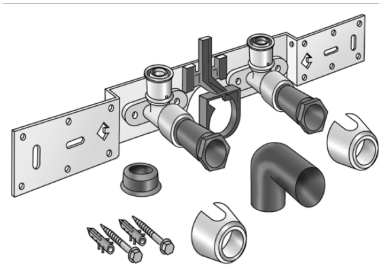

KELOX

KMU485SB KELOX-ULTRAX connection set with elbow 20x1/2" 15cm

71268D02

Areas of application

With KMU480 wall bracket fitting elbow 90°, sound-insulated; stopper, metal mount, plugs and fastening elements, incl. elbow for connecting to trap d50mm and galvanised nipple d30
DO NOT screw in any threaded pipes and cast iron fittings!

Approvals:

KE KELIT GmbH

A 4020 Linz, Ignaz-Mayer-Straße 17, Austria, Europe

PHONE +43 (0) 50 779 E-MAIL office@kekelit.com

www.kekelit.com

Specifications

Product information	
VPE1	1,00 KT1
VPE2	15,00 KT2
weight	1,079 KGM
text	KELOX-ULTRAX connection set with elbow
INTRNR	74122000
main material group	KELOX
material group	KELOX-ULTRAX metal fittings
code	KMU485SB

Art. No	label
71268D02	20x1/2" 15cm