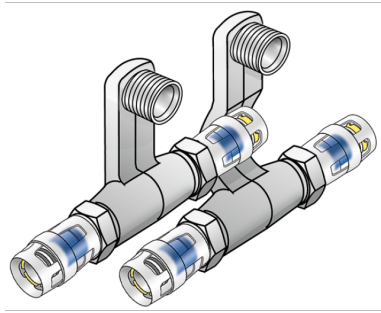

## KMP435 KELOX-PROTEC SL connection set 16x1/2"x16

73155BB2

### Areas of application

Skirting board radiator connecting set with PROTEC press-fit adapters; made of non-porous metallised brass, incl. push-on sleeve made of transparent polyamide with O-rings, withdrawal barriers and a protector ring as an insertion locking device with 1/2" male thread radiator connections