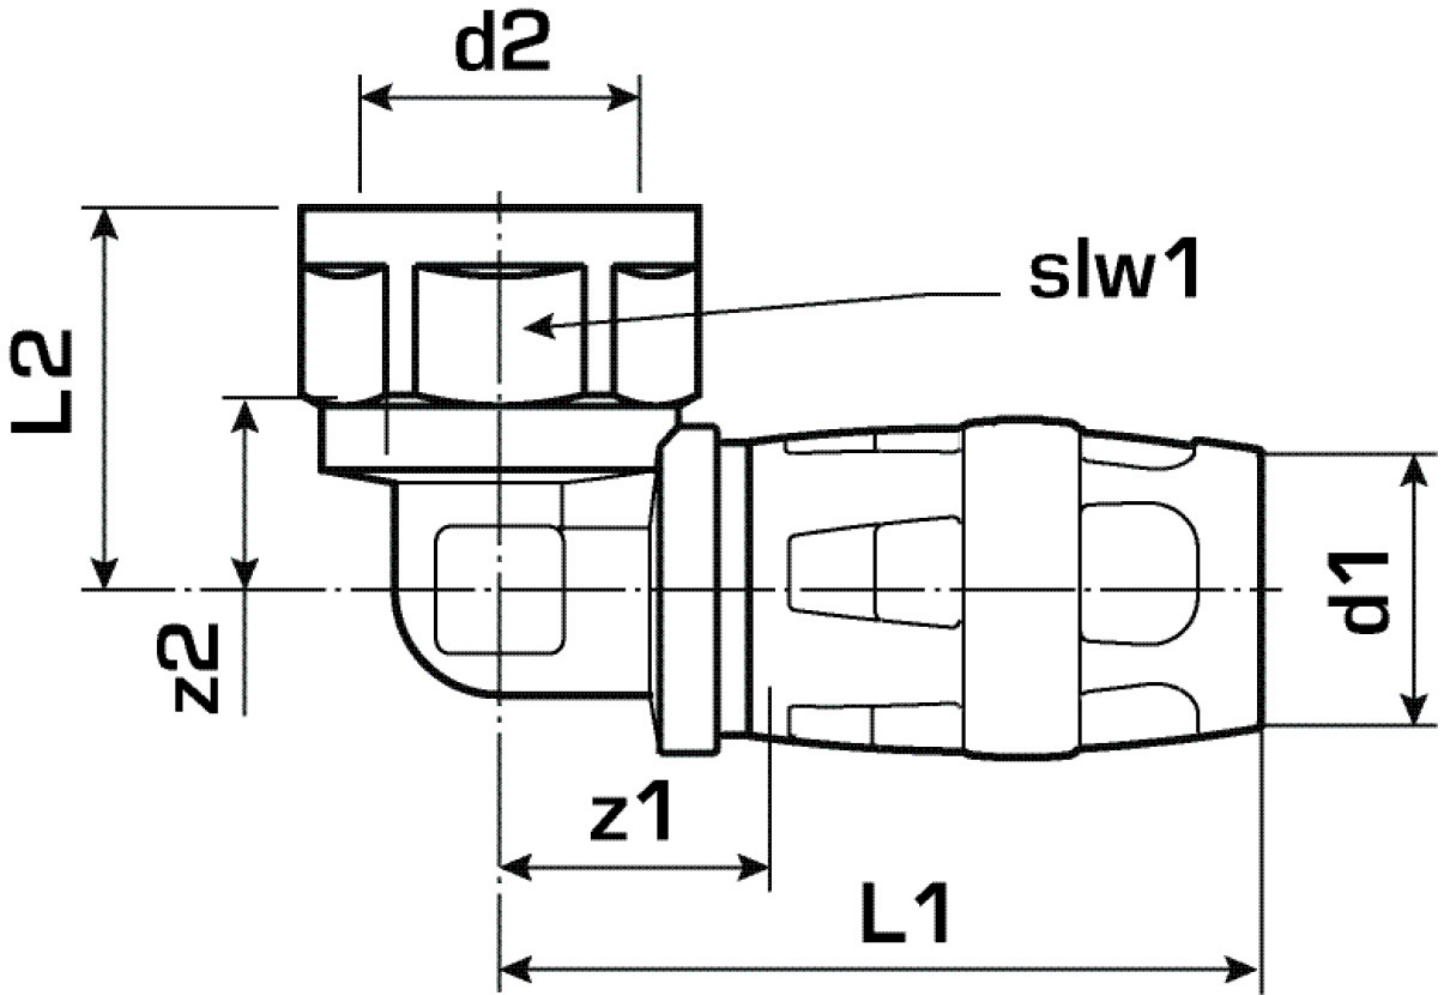

Art. No	label	d1 mm	L1 mm	L2 mm	z1 mm	z2 mm	slw1 mm
73216B02	16x1/2"	16	50,5	29	17,5	17	24