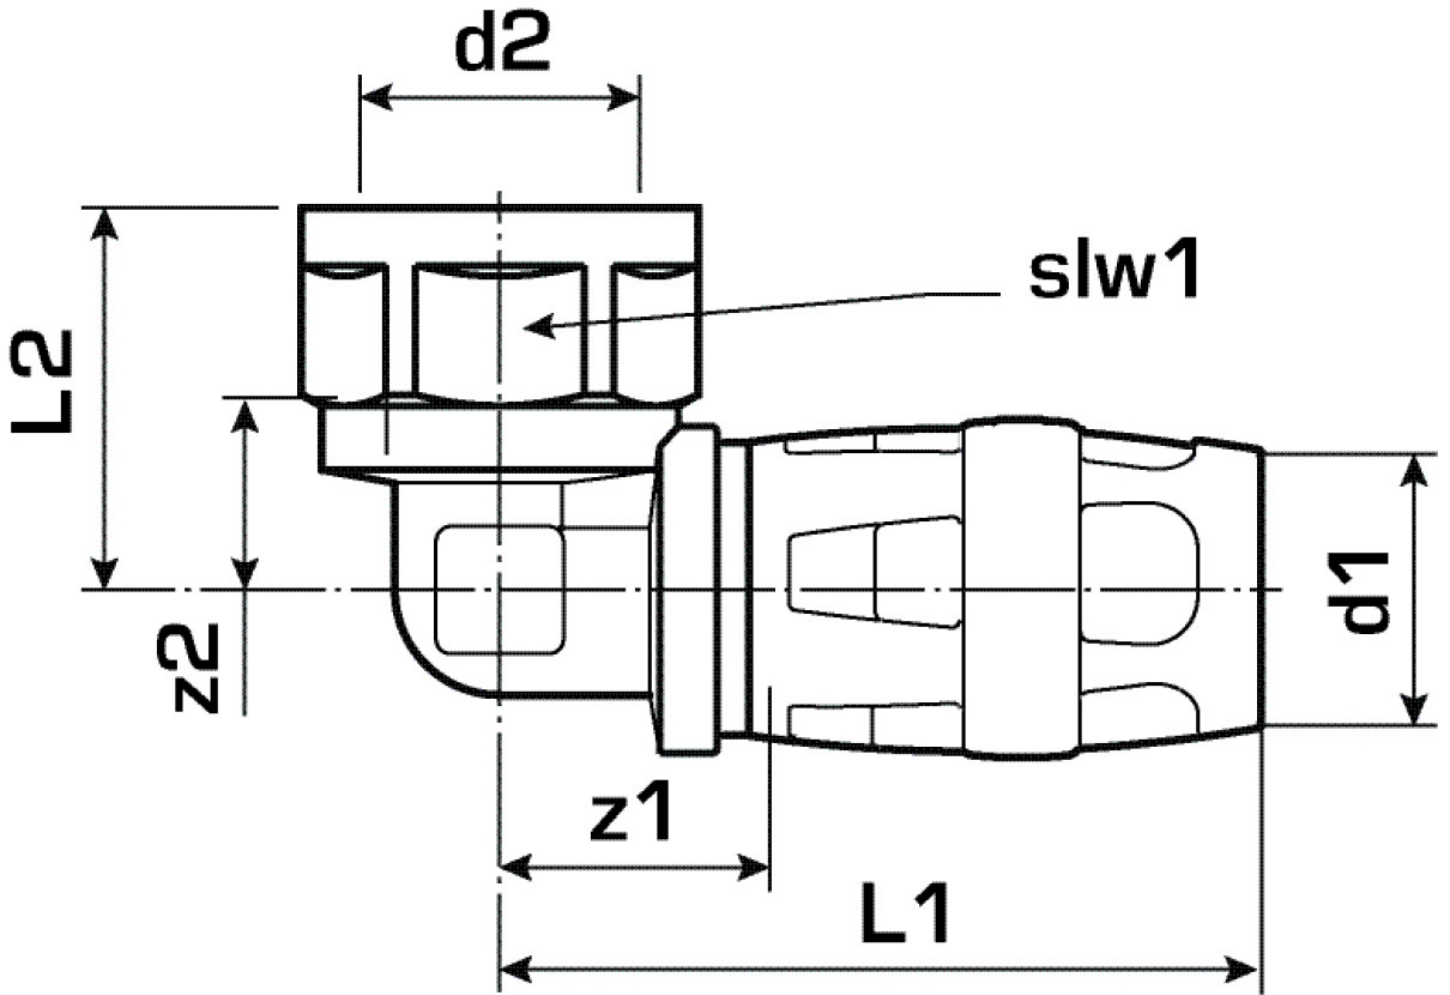

KELOX

KMP467 KELOX-PROTEC elbow adapter 90° female 25x3/4"

73216E04

Areas of application

Plug-in elbow adapter with female thread, made of dezincification-resistant brass (DZR); support sleeves, O-rings, withdrawal barriers and protector ring as insertion locking device
DO NOT screw in any threaded pipes and cast iron fittings!

Approvals:

KE KELIT GmbH

A 4020 Linz, Ignaz-Mayer-Straße 17, Austria, Europe

PHONE +43 (0) 50 779 E-MAIL office@kekelit.com

www.kekelit.com

Specifications

Article information

port 1	Plug-in
port 2	Female thread cylindrical BSPT-Rp (ISO 7-1)
design	Knee
angle	90 °

Technical properties

maximum working pressure at 20 ° C	10 bar
------------------------------------	--------

Product information

VPE1	10,00 SA1
VPE2	90,00 KT1
weight	0,187 KGM
text	KELOX-PROTEC elbow adapter 90° female
INTRNR	74122000
main material group	KELOX
material group	KELOX-PROtec pushfittings
code	KMP467

Art. No	label	d1 mm	L1 mm	L2 mm	z1 mm	z2 mm	slw1 mm
73216E04	25x3/4"	25	61	34,5	22	18	30