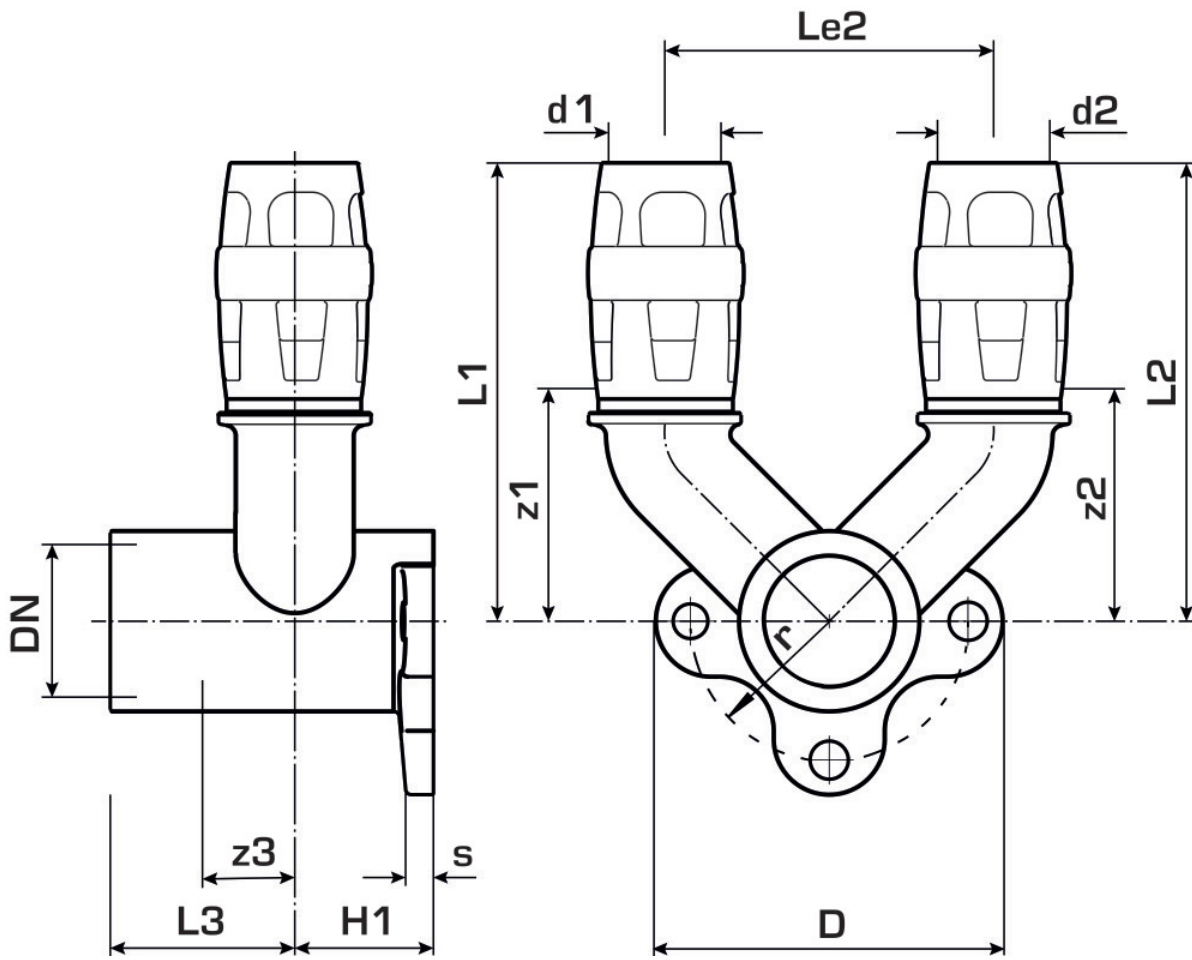

KELOX

KMP477 KELOX-PROTEC double U wall bracket fitting female 16x1/2"

73254B2B

Areas of application

Double U wall bracket fitting with female thread, made of dezincification-resistant brass (DZR), incl. push-on sleeve made of transparent polyamide, O-rings, withdrawal barriers and a protector ring as an insertion locking device

Overall height:

1/2" - 46 mm

DO NOT screw in threaded pipes and cast iron fittings!

Approvals:

Specifications

Article information

port 1	Plug-in
port 2	Plug-in
port 3	Female thread metric
execution	Miscellaneous
design	Continuously right-angled

Technical properties

maximum working pressure at 20 ° C	10 bar
------------------------------------	--------

Product information

VPE1	10,00 SA1
VPE2	50,00 KT1
weight	0,254 KGM
text	KELOX-PROTEC double U wall bracket fitting female
INTRNR	74122000
main material group	KELOX
material group	KELOX-PROtec pushfittings
code	KMP477

Art. No	label	d3	d1 mm	d2 mm	d3	d1 mm	L1 mm	L2 mm	L3 mm	z1	z2	z3	z1 mm	z2 mm	z3 mm
73254	16x1/2	1/2" (15)	16	16	26.5	16	66	26	27	31.5	31.5	9	34	9	8,5