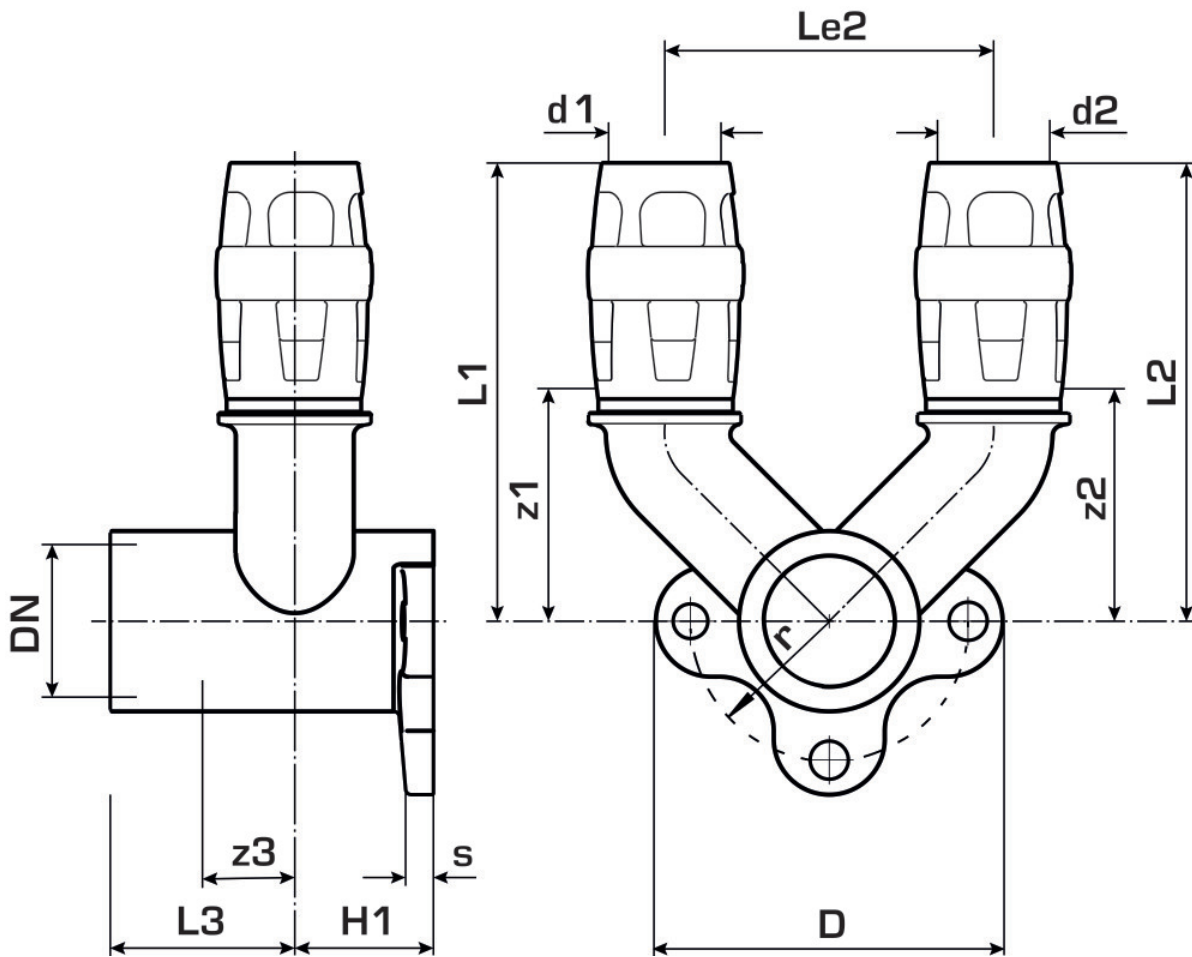

KELOX

KMP477 KELOX-PROTEC double U wall bracket fitting female 20x1/2"

73254D2D

Areas of application

Double U wall bracket fitting with female thread, made of dezincification-resistant brass (DZR), incl. push-on sleeve made of transparent polyamide, O-rings, withdrawal barriers and a protector ring as an insertion locking device

Overall height:

1/2" - 46 mm

DO NOT screw in threaded pipes and cast iron fittings!

Approvals:

Specifications

Article information

port 1	Plug-in
port 2	Plug-in
port 3	Female thread metric
execution	Miscellaneous
design	Continuously right-angled

Technical properties

maximum working pressure at 20 ° C	10 bar
------------------------------------	--------

Product information

VPE1	10,00 SA1
VPE2	40,00 KT1
weight	0,272 KGM
text	KELOX-PROTEC double U wall bracket fitting female
INTRNR	74122000
main material group	KELOX
material group	KELOX-PROtec pushfittings
code	KMP477

Art. No	label	d3	d1 mm	d2 mm	d3	d1 mm	L1 mm	L2 mm	L3 mm	z1	z2	z3	z1 mm	z2 mm	z3 mm
73254	20x1/2	1/2" (15)	20	20	26.5	20	68	26	27	31.5	31.5	9	34	10	8,5