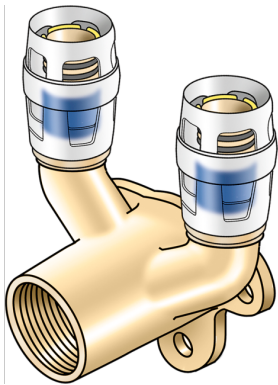

KELOX

KMP477 KELOX-PROTEC double U wall bracket fitting female 20x1/2"

73254D2D

Areas of application

Double U wall bracket fitting with female thread, made of dezincification-resistant brass (DZR), incl. push-on sleeve made of transparent polyamide, O-rings, withdrawal barriers and a protector ring as an insertion locking device

Overall height:

1/2" - 46 mm

DO NOT screw in threaded pipes and cast iron fittings!

Approvals:

Specifications

Article information

port 1	Plug-in
port 2	Plug-in
port 3	Female thread metric
execution	Miscellaneous
design	Continuously right-angled

Technical properties

maximum working pressure at 20 ° C	10 bar
------------------------------------	--------

Product information

VPE1	10,00 SA1
VPE2	40,00 KT1
weight	0,272 KGM
text	KELOX-PROTEC double U wall bracket fitting female
INTRNR	74122000
main material group	KELOX
material group	KELOX-PROtec pushfittings
code	KMP477