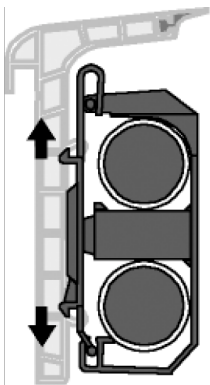

### Areas of application

For folding back skirting board KM800 after laying pipes, height-adjustable by up to 8mm for pipes up to d22mm

Colour: black