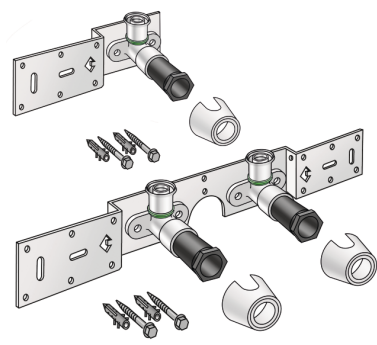

## SMX485 STEELOX connection set 16x1/2" single connection

57261B02

### Areas of application

With SMX480 wall bracket fitting elbow 90°, sound-insulated, stopper, metal mount, plugs and fastening elements

DO NOT screw in any threaded pipes and cast iron fittings!