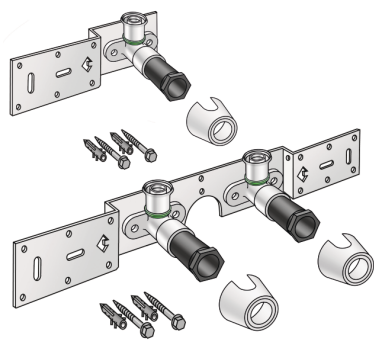

## SMX485 STEELOX connection set 16x1/2" 8-10cm

57262B02

### Areas of application

With SMX480 wall bracket fitting elbow 90°, sound-insulated, stopper, metal mount, plugs and fastening elements

DO NOT screw in any threaded pipes and cast iron fittings!