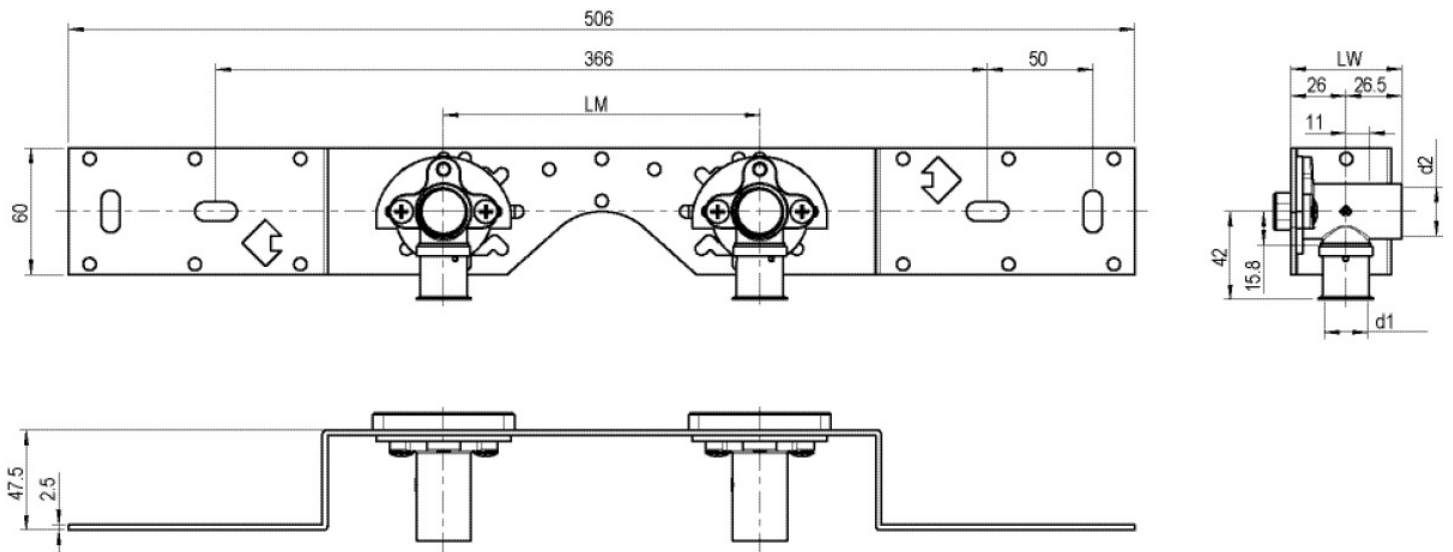

### Areas of application

With SMX480 wall bracket fitting elbow 90°, sound-insulated, stopper, metal mount, plugs and fastening elements

DO NOT screw in any threaded pipes and cast iron fittings!

## Product information

VPE1	1,00 KT1
VPE2	15,00 KT2
weight	0,925 KGM
text	?STEELOX connection set
INTRNR	74122000
code	SMX485

Art. No	label	d1 mm
57262B02	16x1/2" 8-10cm	16

**KE KELIT GmbH**

A 4020 Linz, Ignaz-Mayer-Straße 17, Austria, Europe