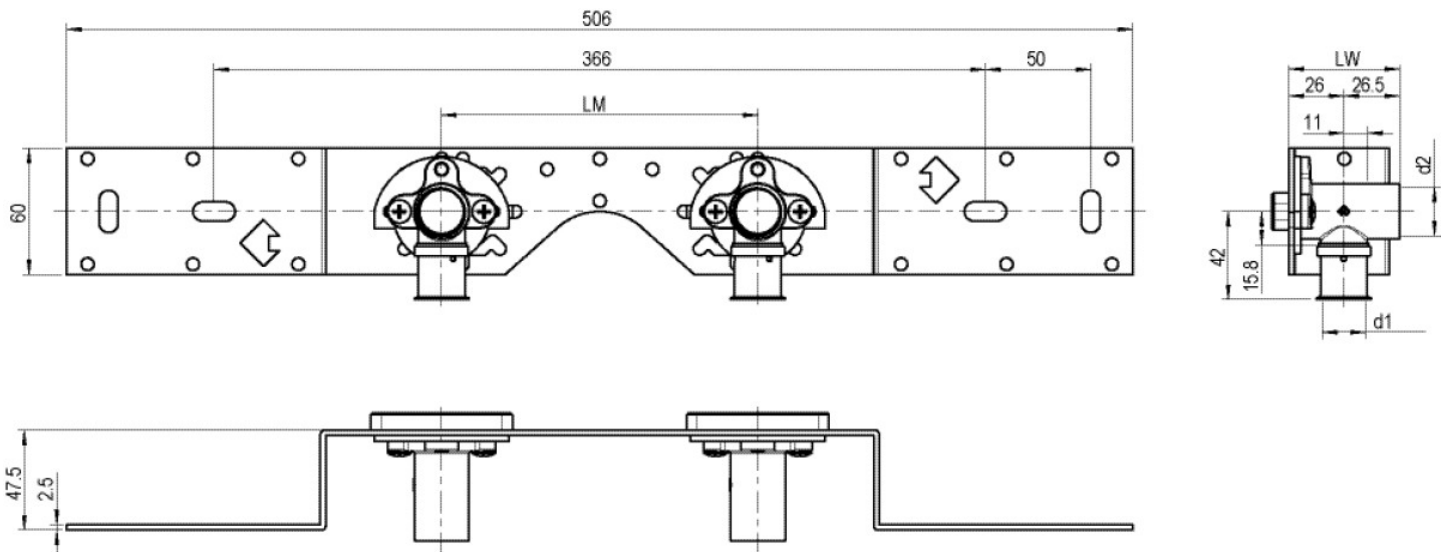

STEELOX

SMX485 STEELOX connection set 16x1/2"
15cm

57266B02

Areas of application

With SMX480 wall bracket fitting elbow 90°, sound-insulated, stopper, metal mount, plugs and fastening elements

DO NOT screw in any threaded pipes and cast iron fittings!

Product information

VPE1	1,00 KT1
VPE2	15,00 KT2
weight	0,951 KGM
text	?STEELOX connection set
INTRNR	74122000
code	SMX485

Art. No	label	d1 mm
57266B02	16x1/2" 15cm	16

KE KELIT GmbH

A 4020 Linz, Ignaz-Mayer-Straße 17, Austria, Europe