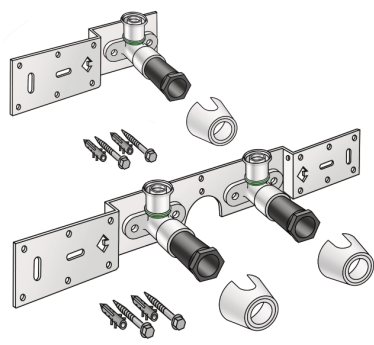

STEELOX

SMX485 STEELOX connection set 16x1/2"
15cm

57266B02

Areas of application

With SMX480 wall bracket fitting elbow 90°, sound-insulated, stopper, metal mount, plugs and fastening elements

DO NOT screw in any threaded pipes and cast iron fittings!

Approvals:

KE KELIT GmbH

A 4020 Linz, Ignaz-Mayer-Straße 17, Austria, Europe

PHONE +43 (0) 50 779 E-MAIL office@kekelit.com

www.kekelit.com

Specifications

Article information

port 1	Pressing socket
execution	Double bridge

Product information

VPE1	1,00 KT1
VPE2	15,00 KT2
weight	0,951 KGM
text	?STEELOX connection set
INTRNR	74122000
code	SMX485

Art. No	label	d1 mm
57266B02	16x1/2" 15cm	16

KE KELIT GmbH

A 4020 Linz, Ignaz-Mayer-Straße 17, Austria, Europe