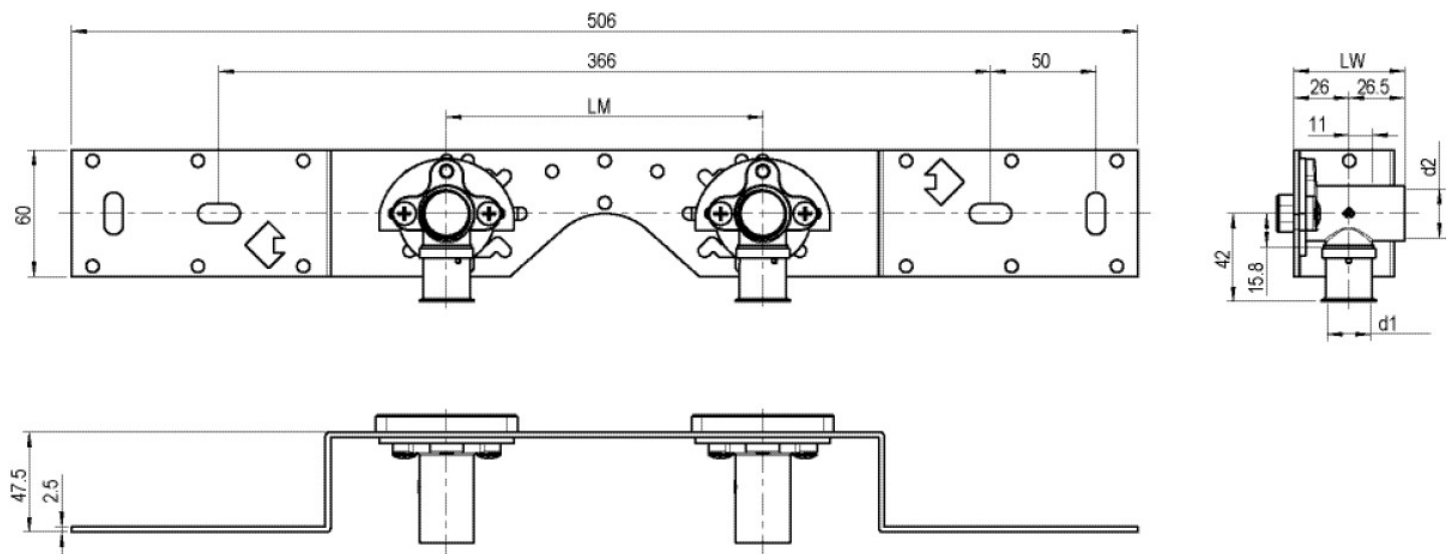

## Areas of application

With SMX480 wall bracket fitting elbow 90°, sound-insulated, stopper, metal mount, plugs and fastening elements

DO NOT screw in any threaded pipes and cast iron fittings!

## Product information

VPE1	1,00 KT1
VPE2	15,00 KT2
weight	0,493 KGM
text	?STEELOX connection set
INTRNR	74122000
code	SMX485

Art. No	label	d1 mm
57261D02	20x1/2" single conn.	20

**KE KELIT GmbH**

A 4020 Linz, Ignaz-Mayer-Straße 17, Austria, Europe