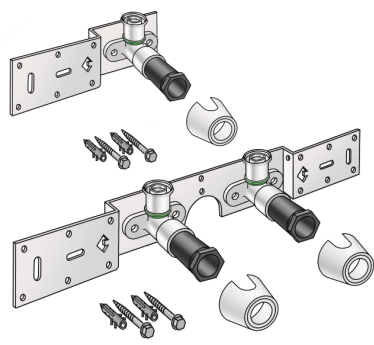

# STEELOX

SMX485 STEELOX connection set 20x1/2"  
single conn.

57261D02

## Areas of application

With SMX480 wall bracket fitting elbow 90°, sound-insulated, stopper, metal mount, plugs and fastening elements

DO NOT screw in any threaded pipes and cast iron fittings!

## Product information

VPE1	1,00 KT1
VPE2	15,00 KT2
weight	0,493 KGM
text	?STEELOX connection set
INTRNR	74122000
code	SMX485

Art. No	label	d1 mm
57261D02	20x1/2" single conn.	20

**KE KELIT GmbH**

A 4020 Linz, Ignaz-Mayer-Straße 17, Austria, Europe