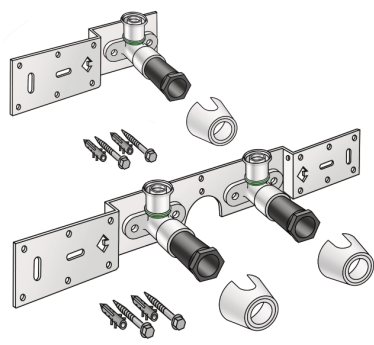

STEELOX

SMX485 STEELOX connection set 20x1/2" 15cm

57266D02

Areas of application

With SMX480 wall bracket fitting elbow 90°, sound-insulated, stopper, metal mount, plugs and fastening elements

DO NOT screw in any threaded pipes and cast iron fittings!

execution Double bridge

Product information

VPE1 1,00 KT1

VPE2 15,00 KT2

weight 0,973 KGM

text ?STEELOX connection set

INTRNR 74122000

code SMX485