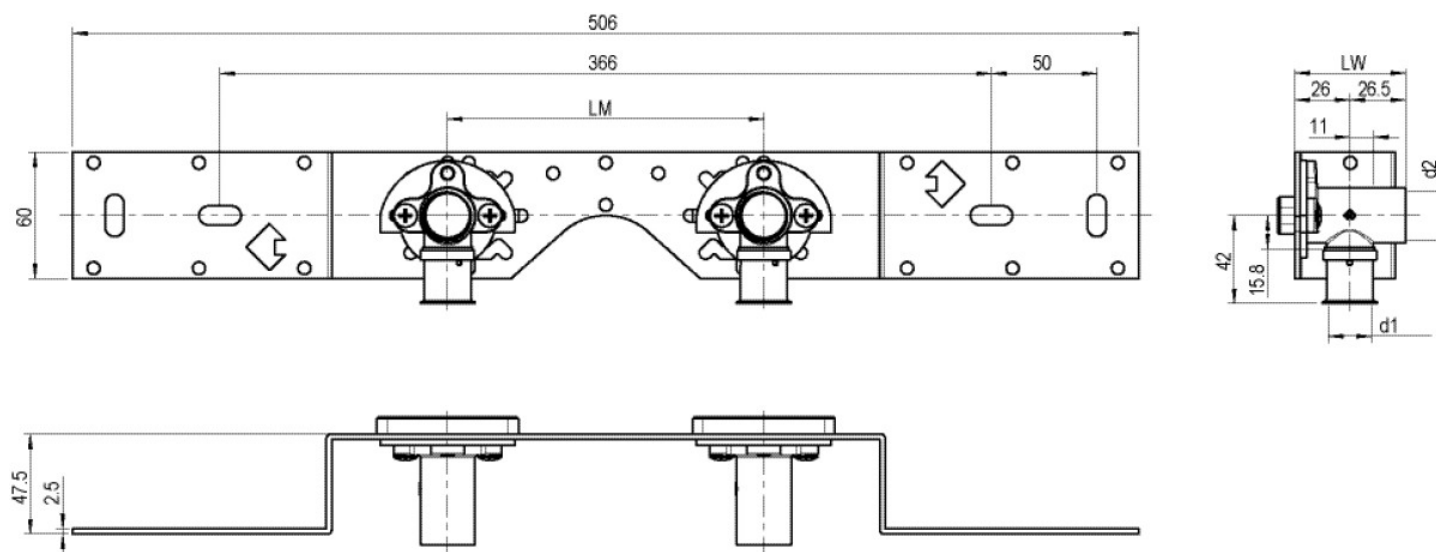

STEELOX

SMX485 STEELOX connection set 20x1/2" 15cm

57266D02

Areas of application

With SMX480 wall bracket fitting elbow 90°, sound-insulated, stopper, metal mount, plugs and fastening elements

DO NOT screw in any threaded pipes and cast iron fittings!

execution Double bridge

Product information

VPE1 1,00 KT1

VPE2 15,00 KT2

weight 0,973 KGM

text ?STEELOX connection set

INTRNR 74122000

code SMX485