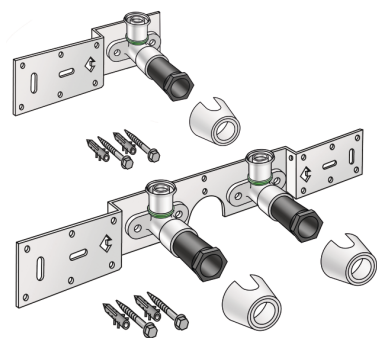

## SMX485Z STEELOX zeta connection set 16x1/2" single connection

57291B02

### Areas of application

With SMX480Z zeta value-optimised press-fit wall bracket fitting with female thread 90°, sound-insulated; stopper, metal mount, plugs and fastening elements  
DO NOT screw in any threaded pipes and cast iron fittings!

## Article information

port 1	Gas female thread, cylindrical (BSPP)
execution	Single