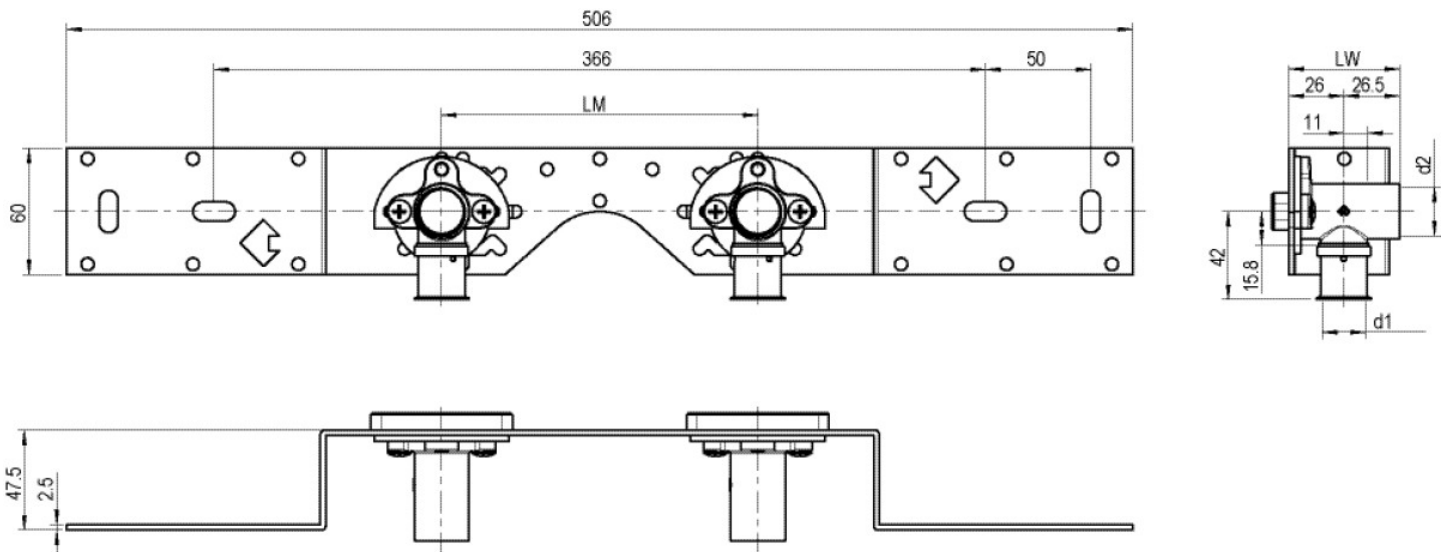

### Areas of application

With SMX480Z zeta value-optimised press-fit wall bracket fitting with female thread 90°, sound-insulated; stopper, metal mount, plugs and fastening elements  
DO NOT screw in any threaded pipes and cast iron fittings!

## Product information

VPE1	1,00 KT1
VPE2	15,00 KT2
weight	0,466 KGM
text	STEELOX zeta connection set
INTRNR	74122000
code	SMX485Z

Art. No	label	d1 mm
57291B02	16x1/2" single connection	16

**KE KELIT GmbH**