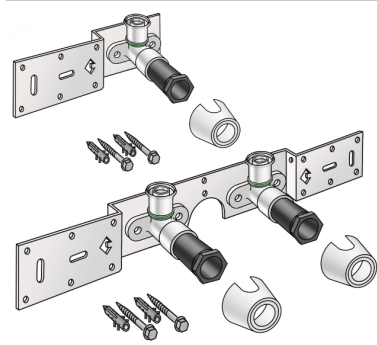

STEELOX

SMX485Z STEELOX zeta connection set 20x1/2"
single conn.

57291D02

Areas of application

With SMX480Z zeta value-optimised press-fit wall bracket fitting with female thread 90°, sound-insulated; stopper, metal mount, plugs and fastening elements
DO NOT screw in any threaded pipes and cast iron fittings!

Approvals:

KE KELIT GmbH

A 4020 Linz, Ignaz-Mayer-Straße 17, Austria, Europe

PHONE +43 (0) 50 779 E-MAIL office@kekelit.com

www.kekelit.com

Specifications

Article information

port 1	Gas female thread, cylindrical (BSPP)
execution	Single

Product information

VPE1	1,00 KT1
VPE2	15,00 KT2
weight	0,476 KGM
text	STEELOX zeta connection set
INTRNR	74122000
code	SMX485Z

Art. No	label	d1 mm
57291D02	20x1/2" single conn.	20

KE KELIT GmbH

A 4020 Linz, Ignaz-Mayer-Straße 17, Austria, Europe